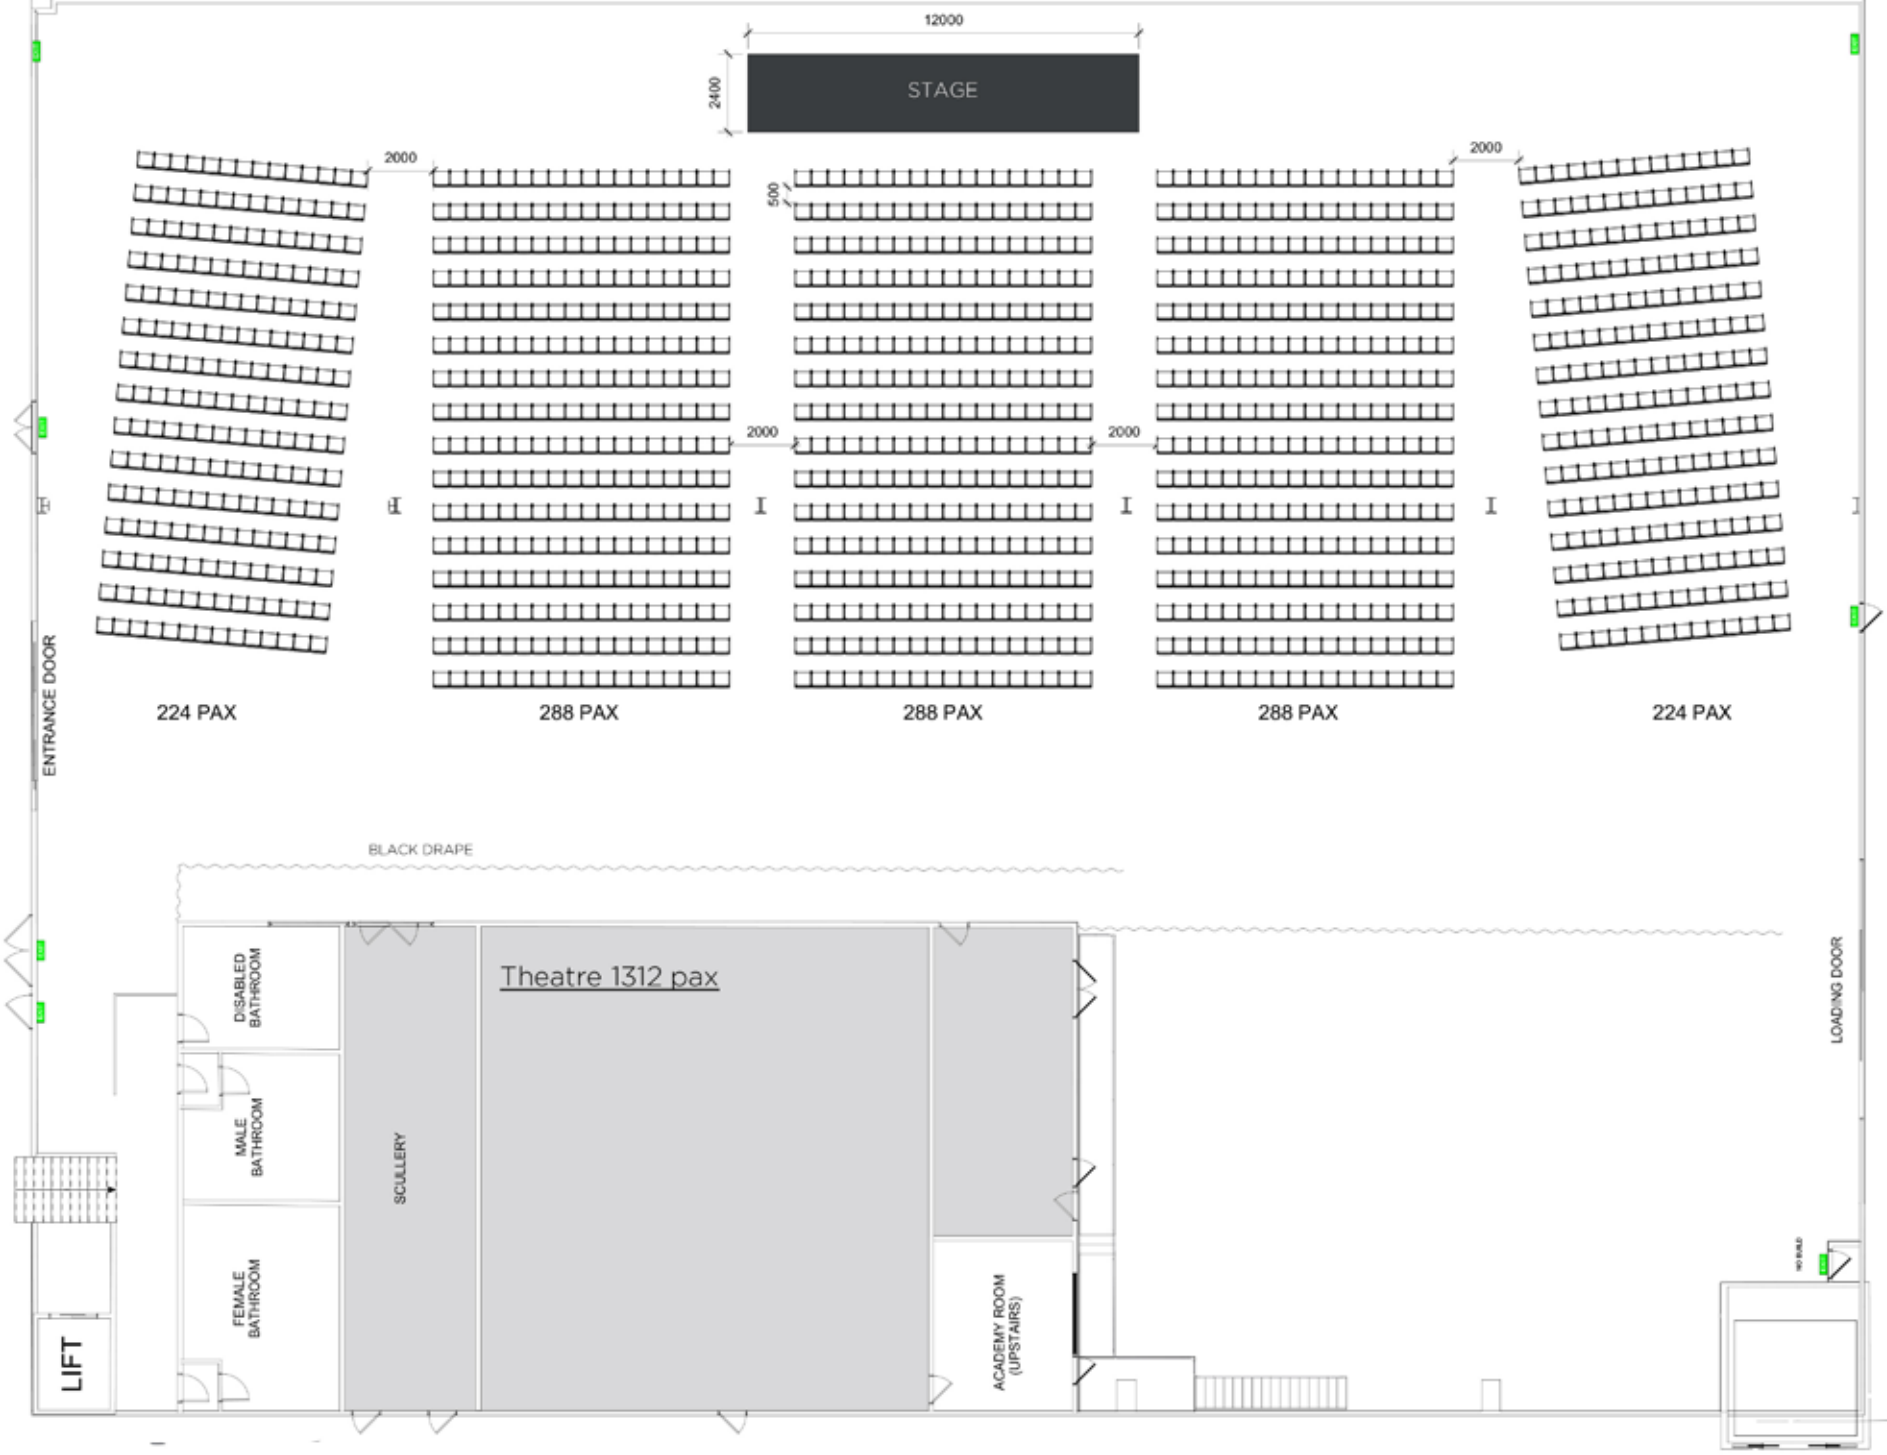

# DRAPING

Drape Options

Front Wall Drape = 60m  
 Rear Wall Drape = 60m  
 Front Side Drape = 30m  
 Rear Side Drape = 30m