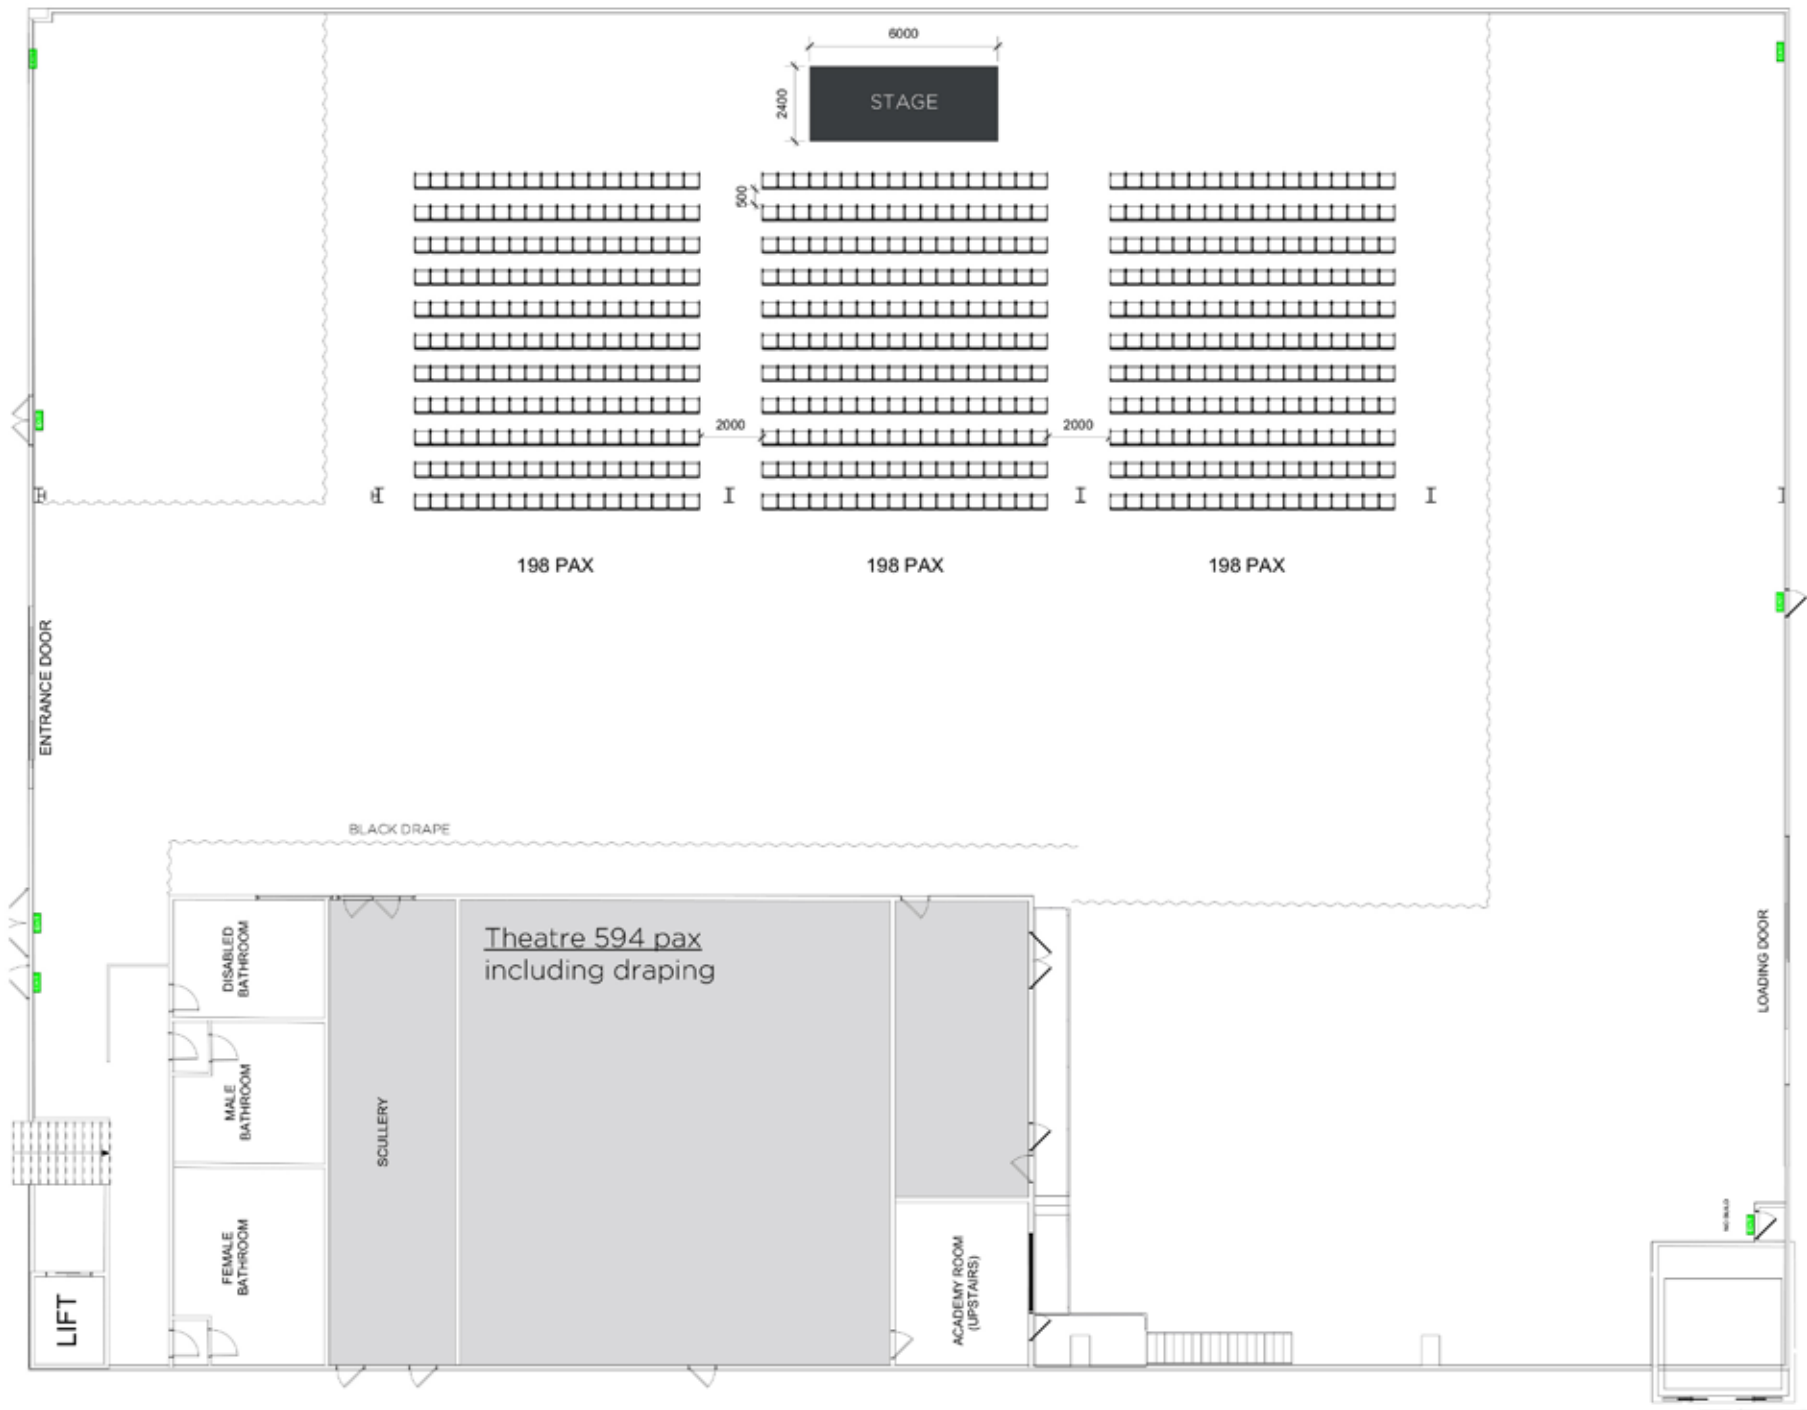

# DRAPING

Drape Options

Front Wall Drape = 60m  
 Rear Wall Drape = 60m  
 Front Side Drape = 30m  
 Rear Side Drape = 30m