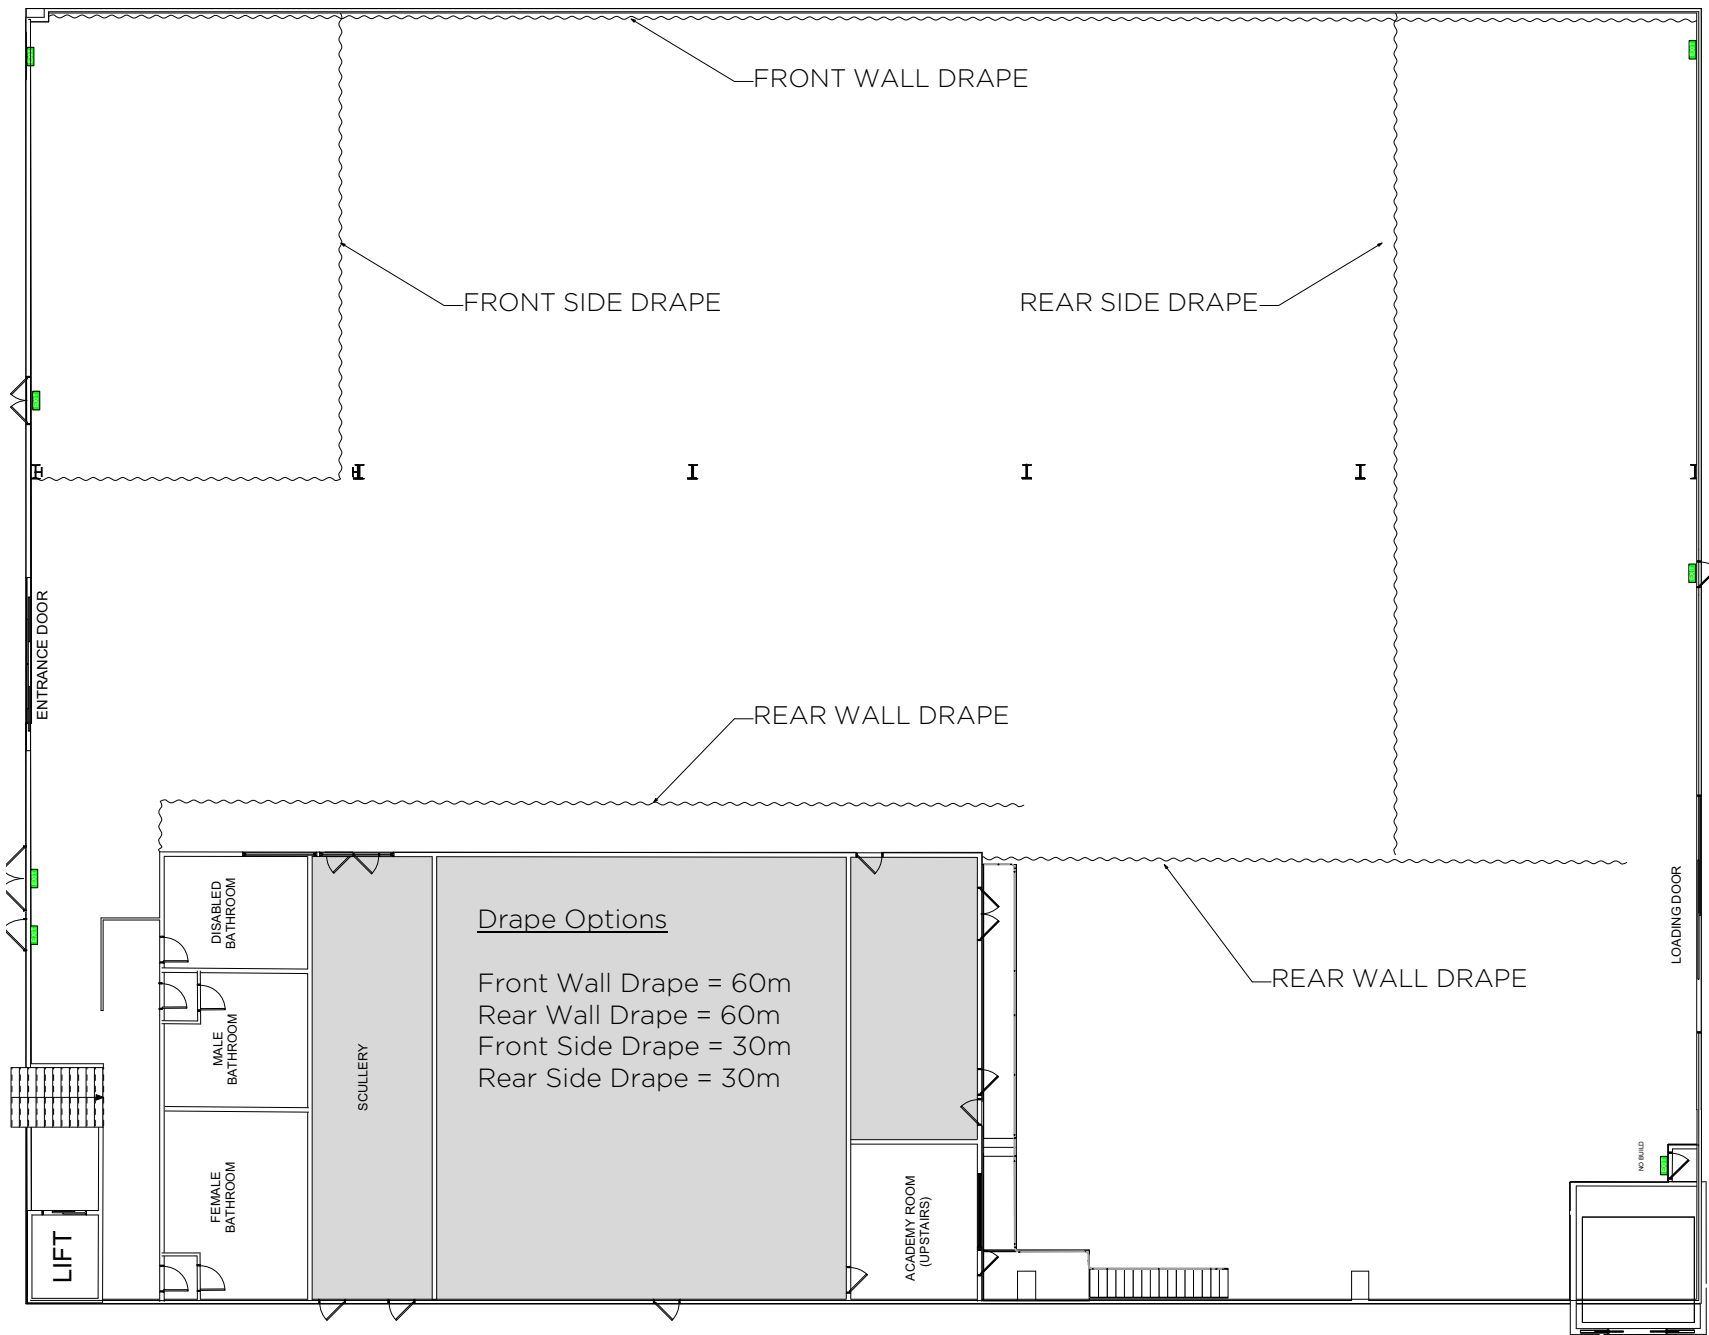

# DRAPING

Drape Options

Front Wall Drape = 60m  
 Rear Wall Drape = 60m  
 Front Side Drape = 30m  
 Rear Side Drape = 30m