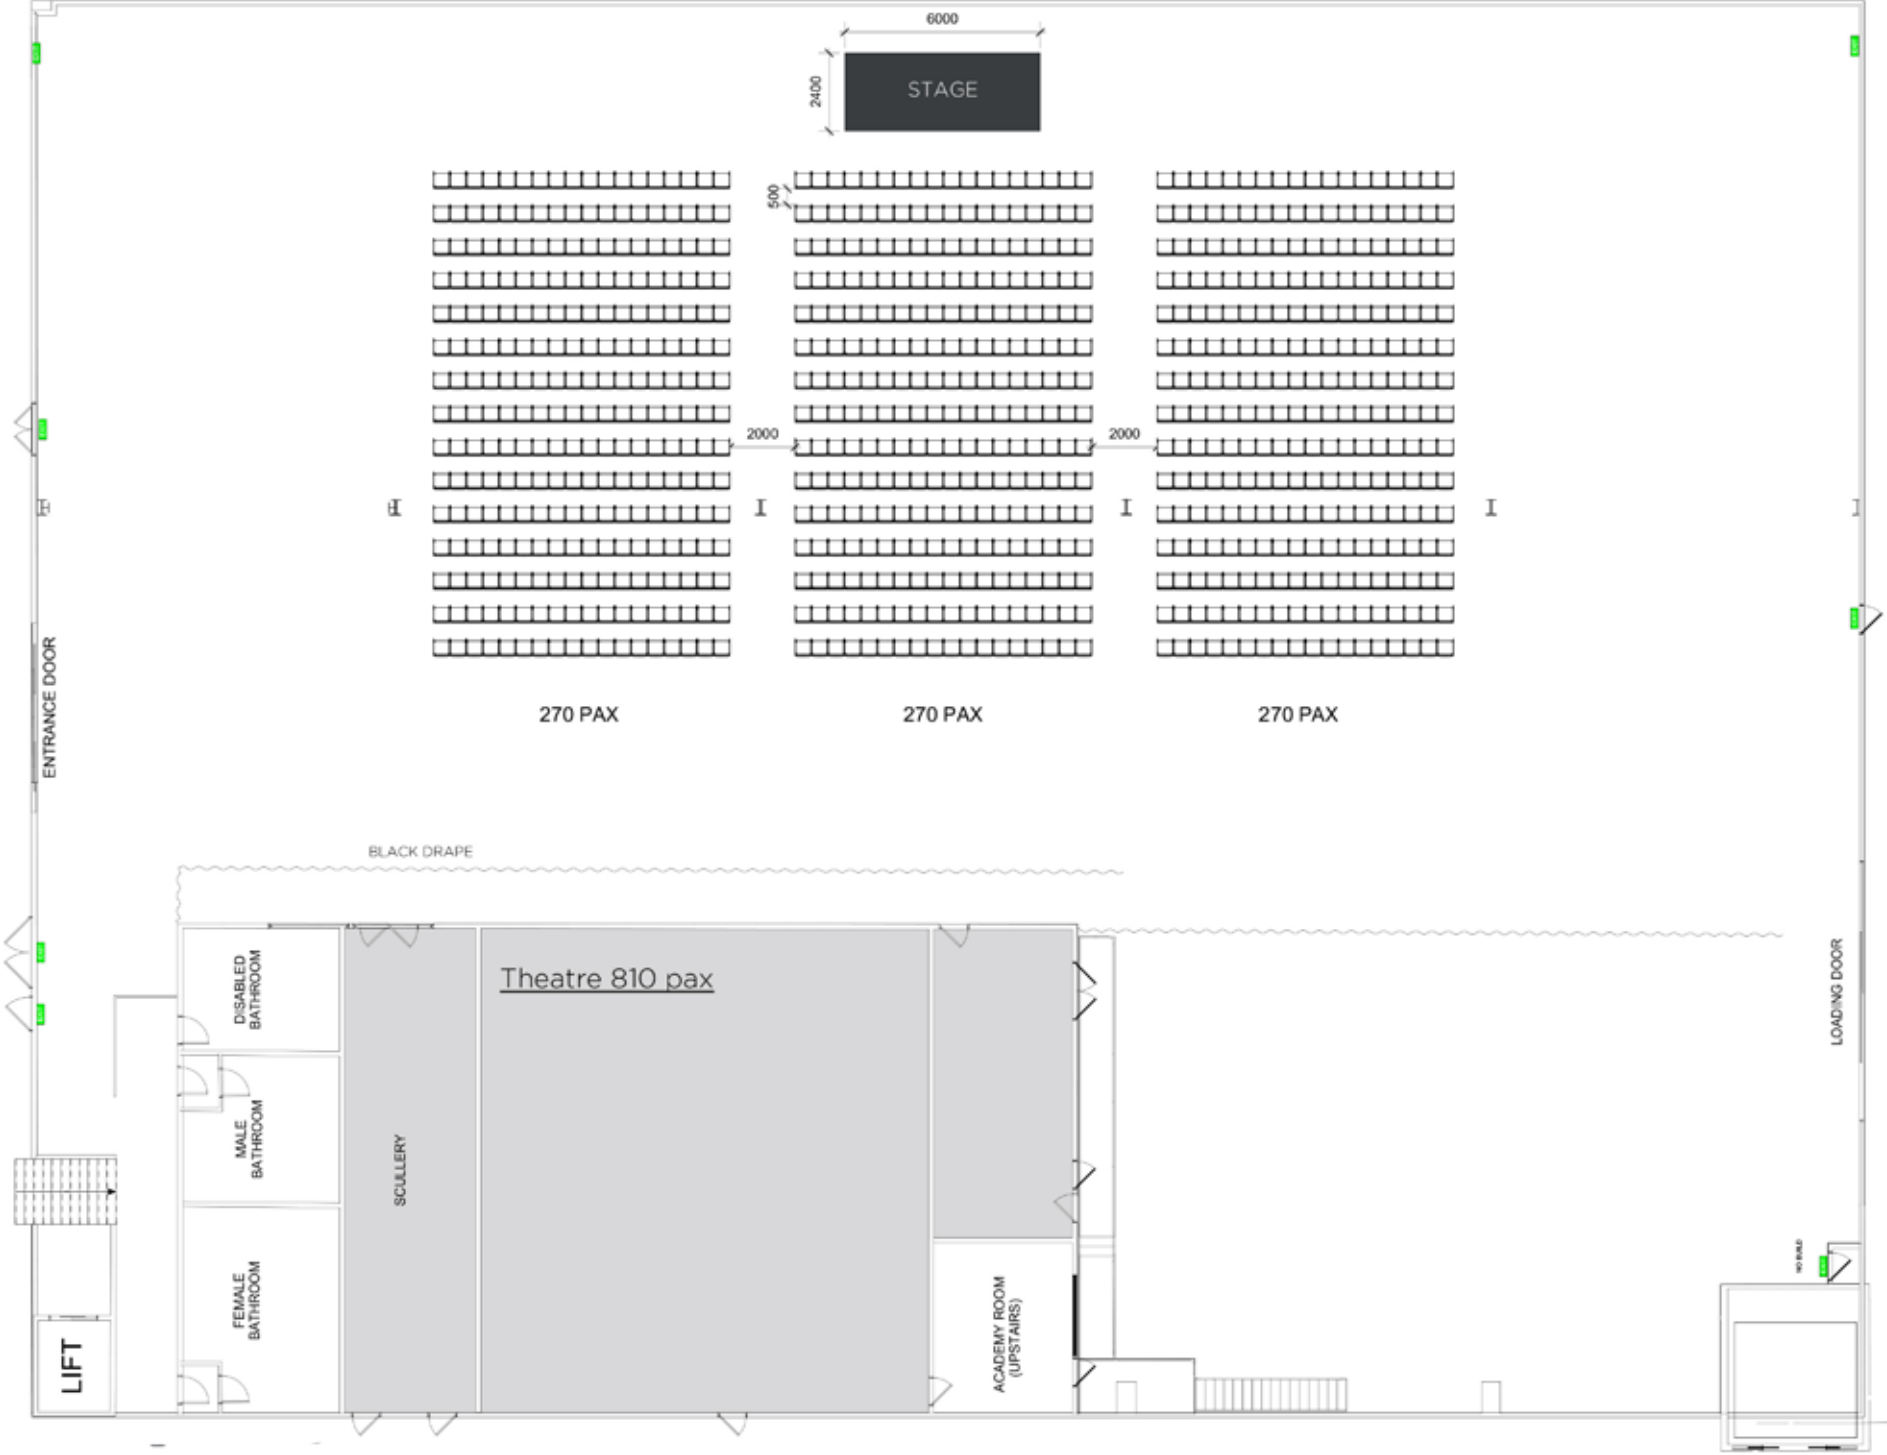

# DRAPING

Drape Options

Front Wall Drape = 60m  
 Rear Wall Drape = 60m  
 Front Side Drape = 30m  
 Rear Side Drape = 30m