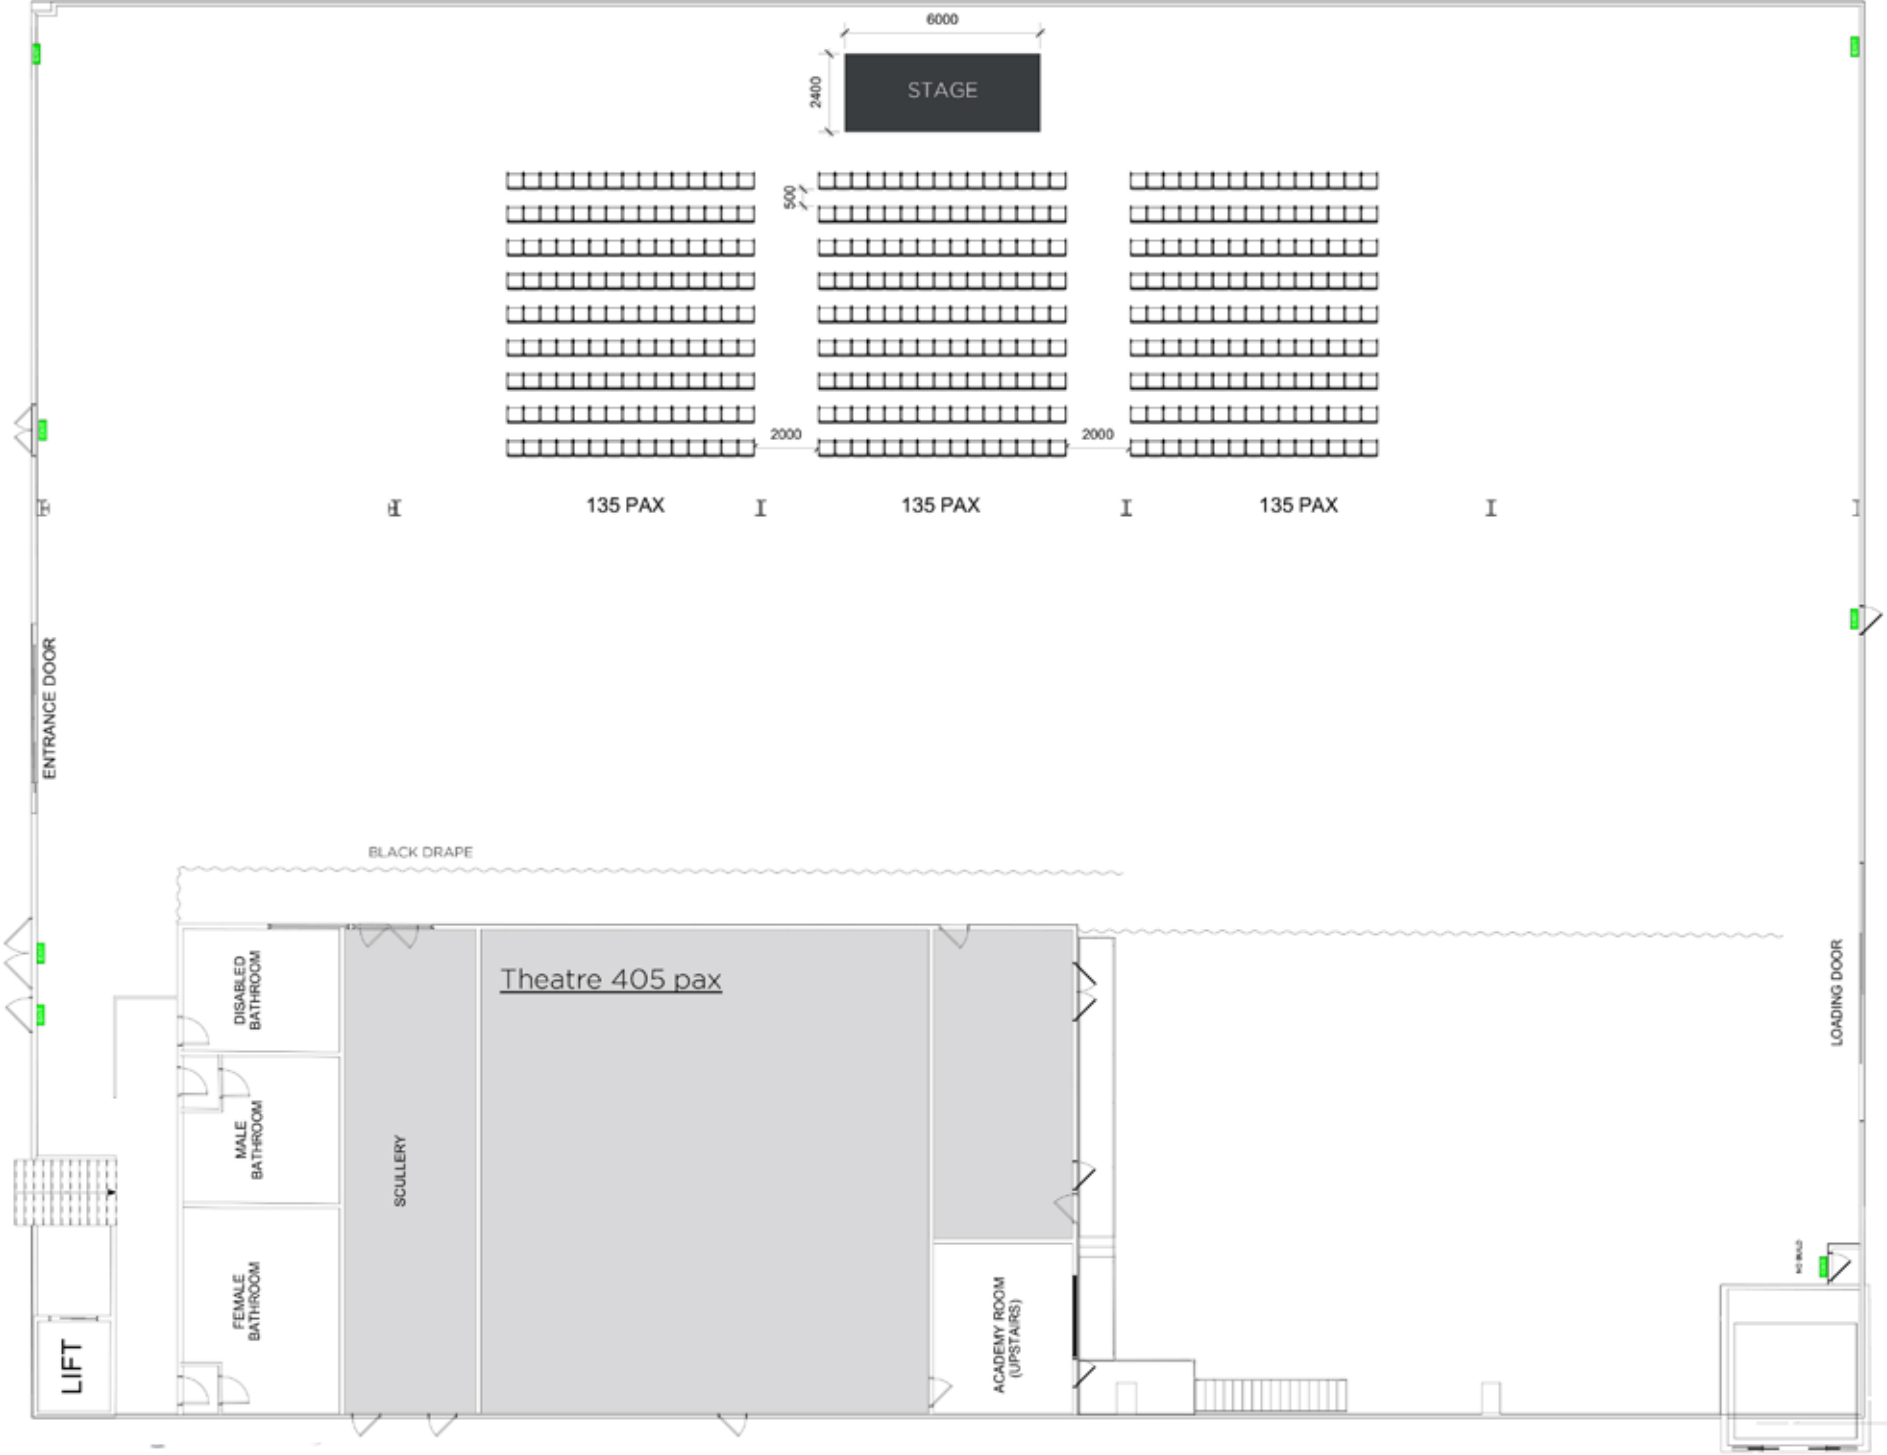

# DRAPING

Drape Options

Front Wall Drape = 60m  
 Rear Wall Drape = 60m  
 Front Side Drape = 30m  
 Rear Side Drape = 30m