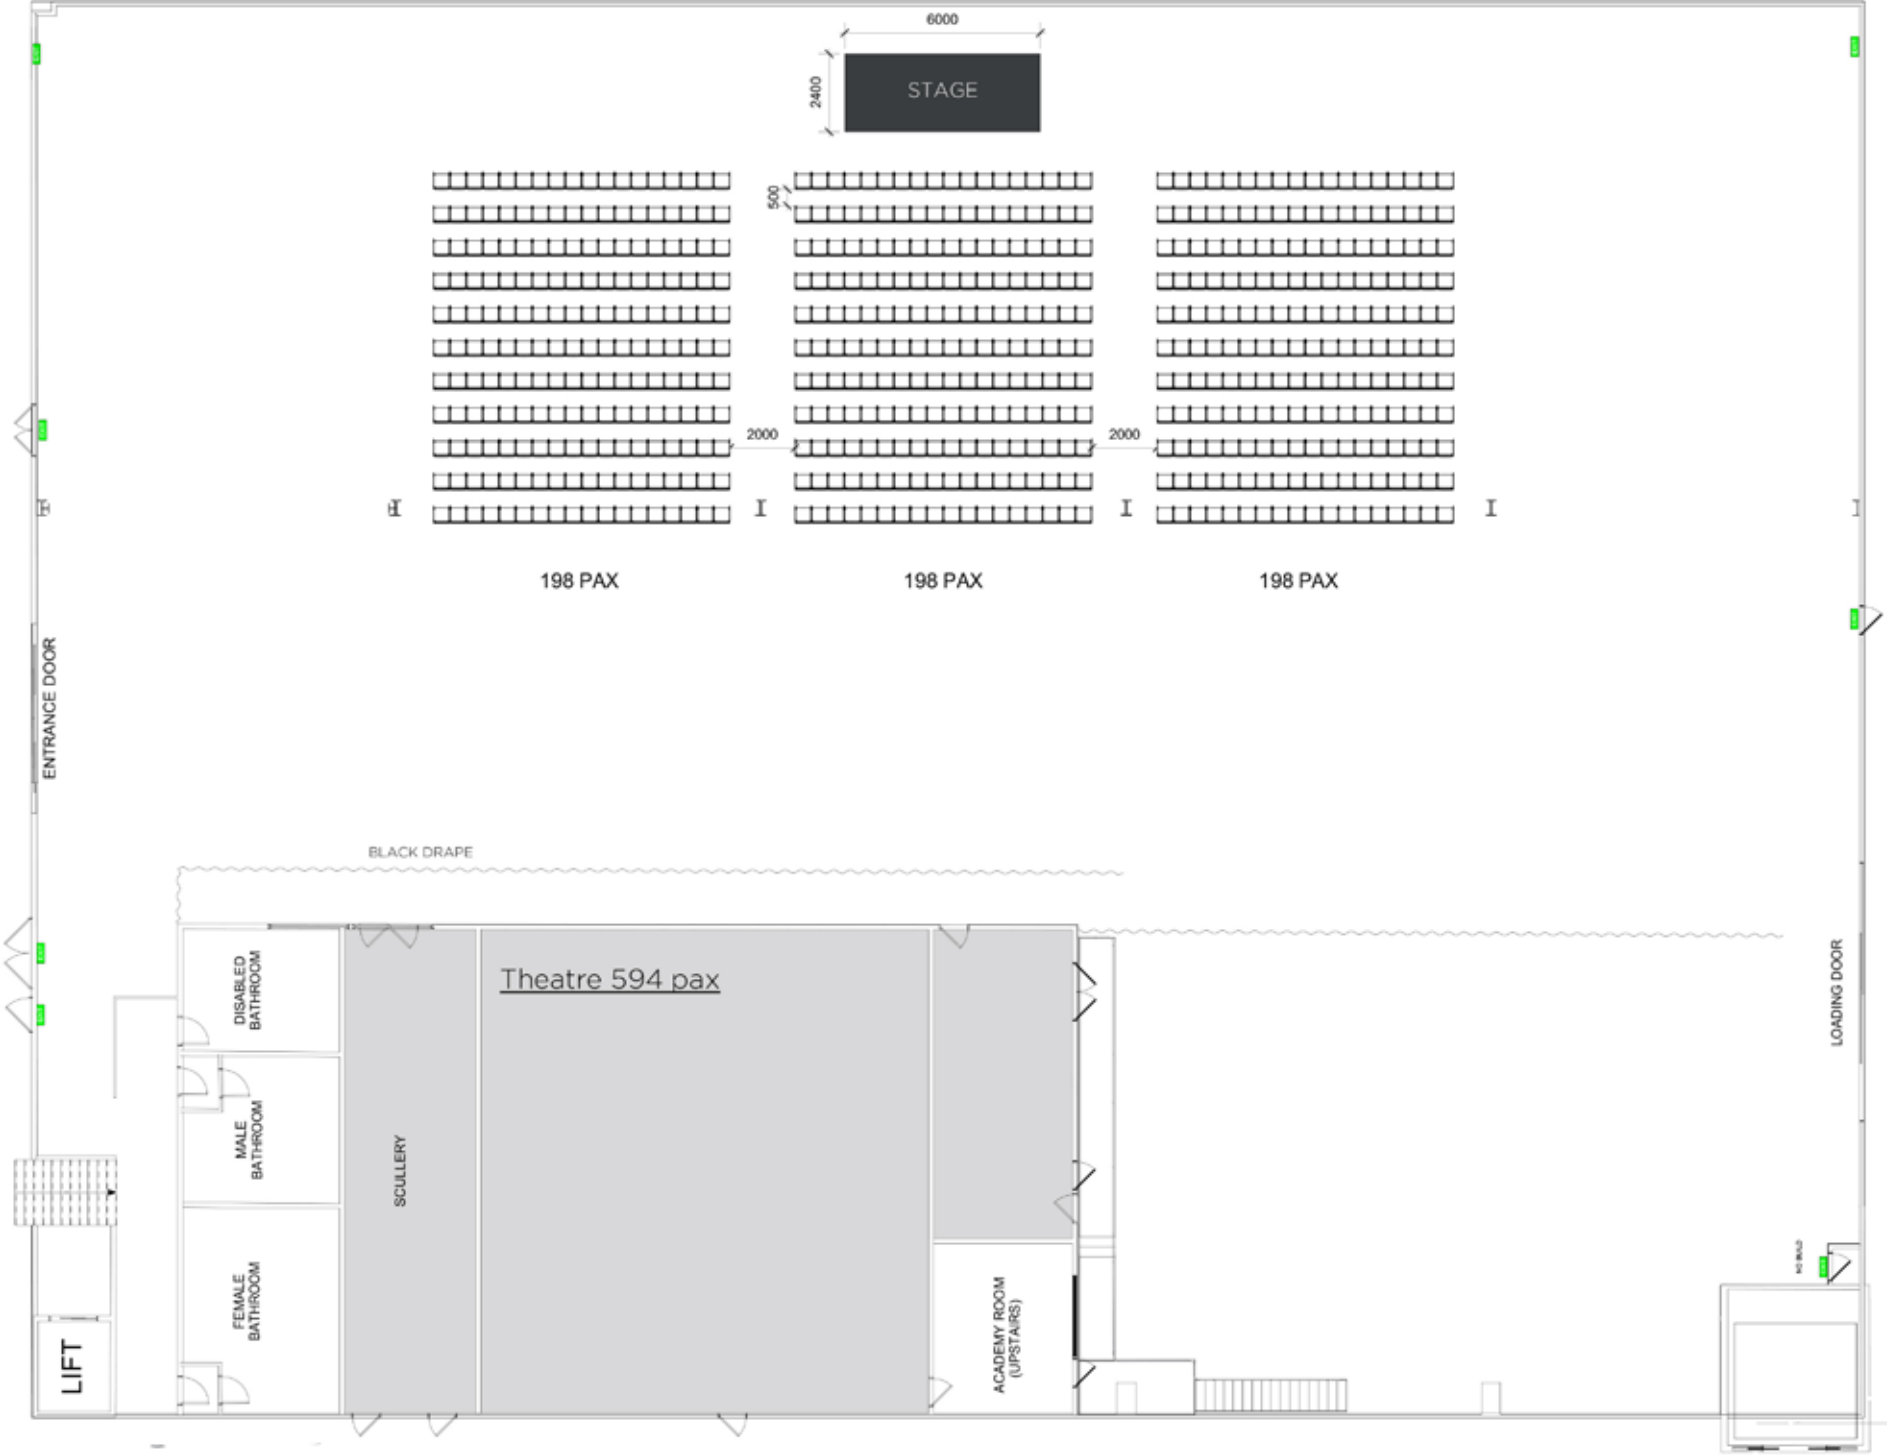

# DRAPING

Drape Options

Front Wall Drape = 60m  
 Rear Wall Drape = 60m  
 Front Side Drape = 30m  
 Rear Side Drape = 30m