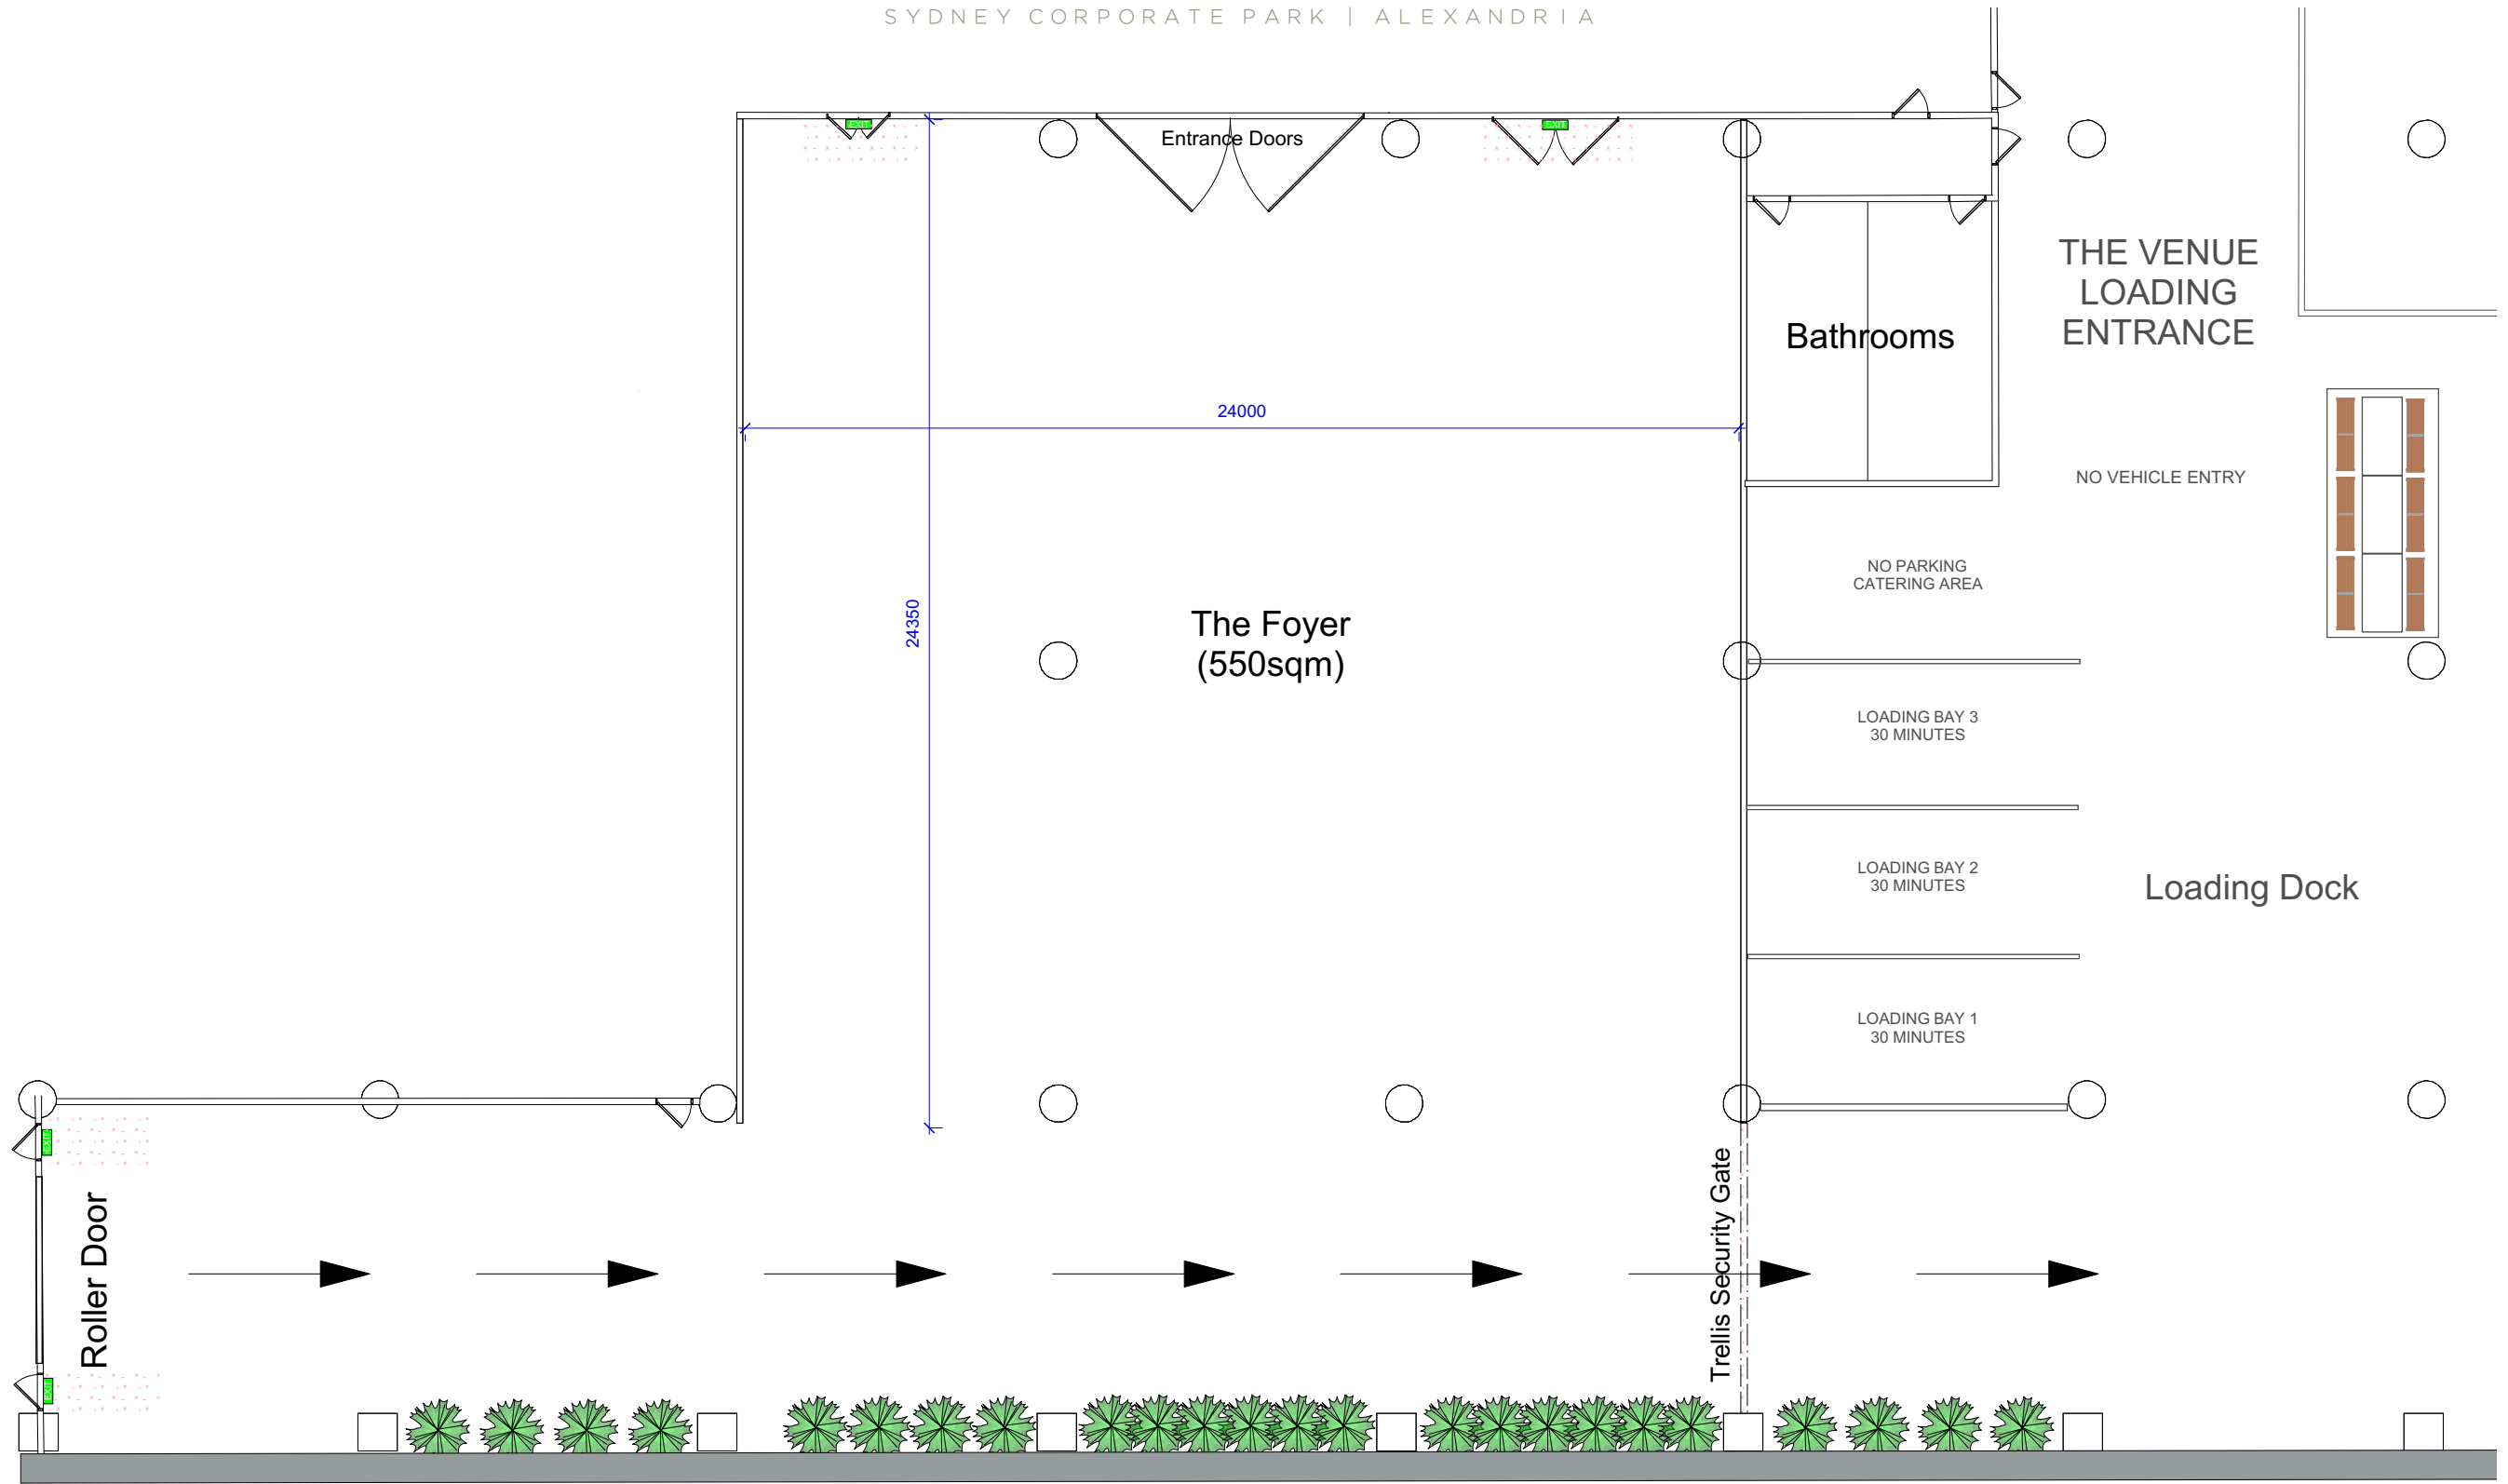

THE VENUE

SYDNEY CORPORATE PARK | ALEXANDRIA

1 The Foyer
Scale: 1:170