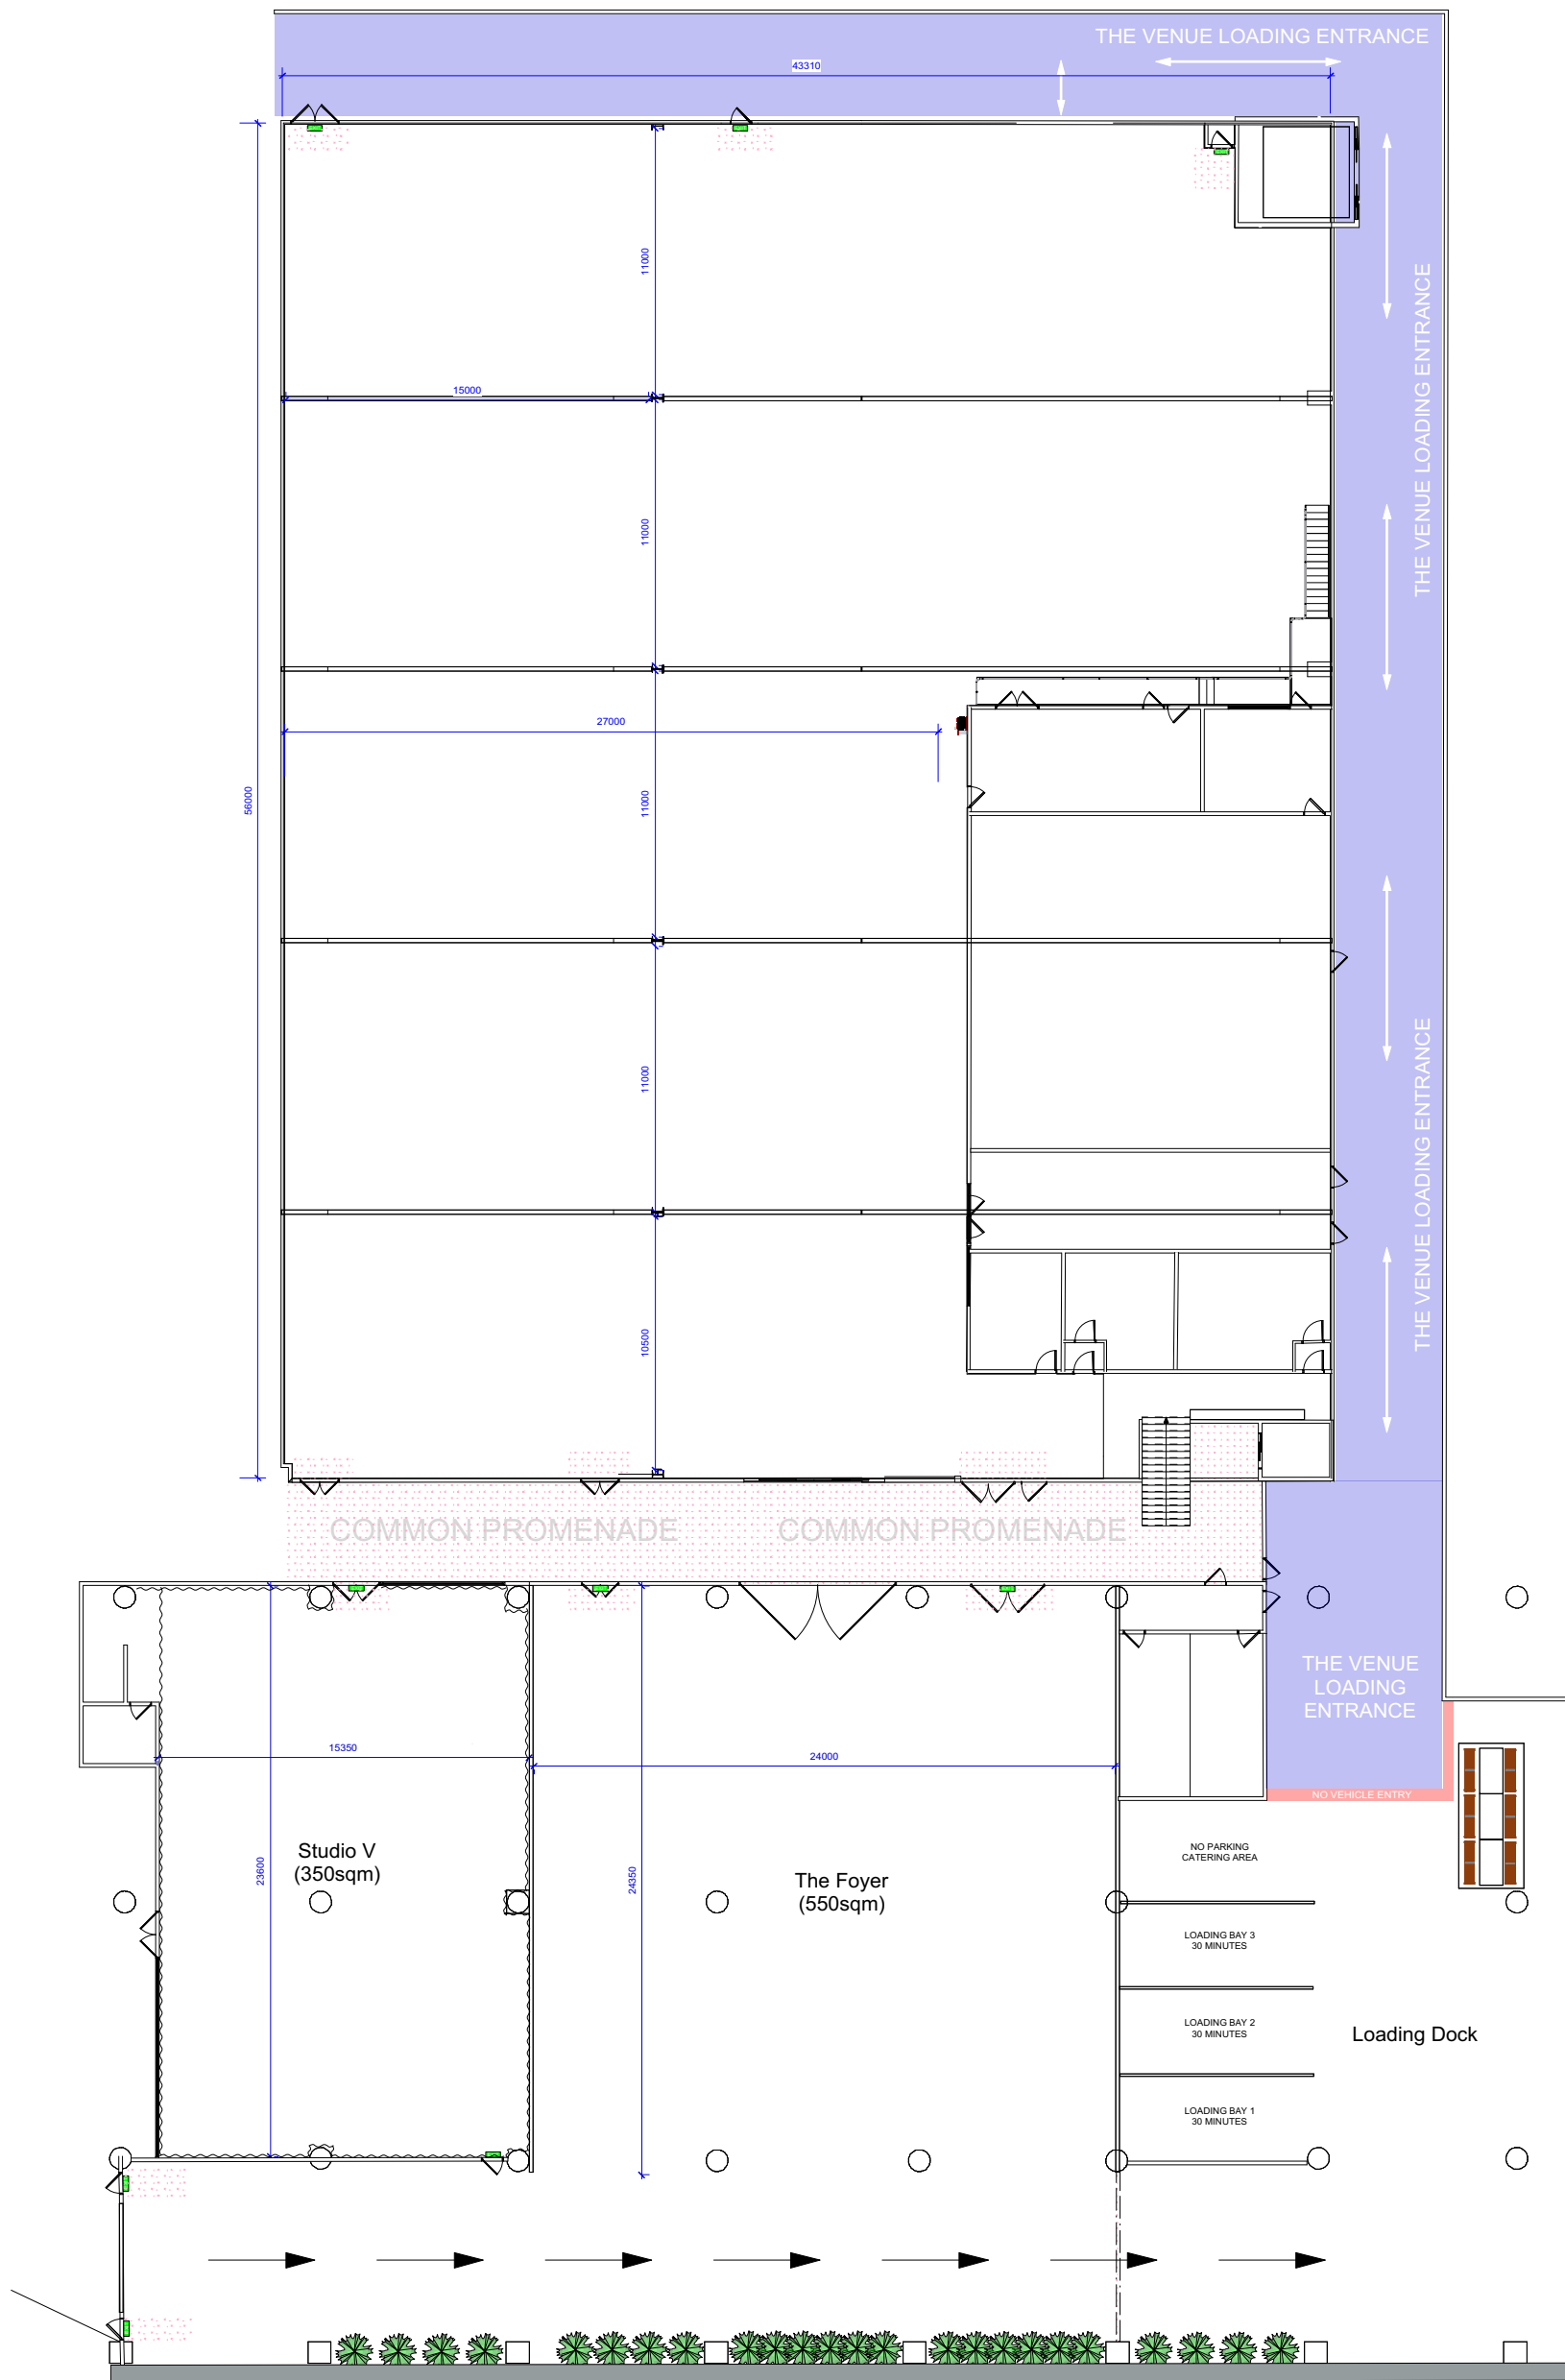

THE VENUE

SYDNEY CORPORATE PARK | ALEXANDRIA

1 The Venue Alexandria
Scale: 1:300