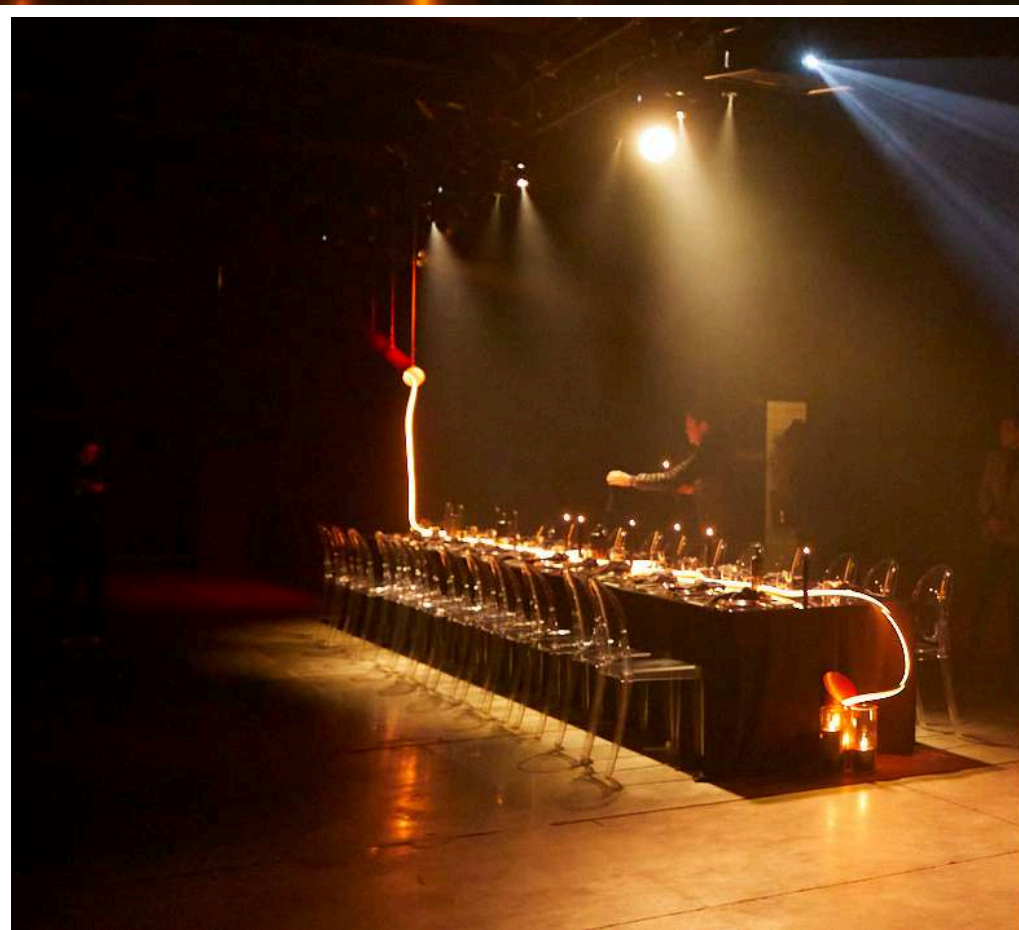

THE FOYER - DINNER

THE **V**ENUE

THE FOYER - DINNER

DARK LARK WINTER RELEASE  
LARK SINGLE MALT WHISKY  
LARK SINGLE MALT WHISKY  
LARK SINGLE MALT WHISKY  
DARK LARK WINTER RELEASE  
DARK LARK WINTER RELEASE  
DARK LARK WINTER RELEASE  
DARK LARK WINTER RELEASE  
DARK LARK WINTER RELEASE  
LARK SINGLE MALT WHISKY  
LARK SINGLE MALT WHISKY  
LARK SINGLE MALT WHISKY  
DARK LARK WINTER RELEASE  
DARK LARK WINTER RELEASE  
DARK LARK WINTER RELEASE  
DARK LARK WINTER RELEASE