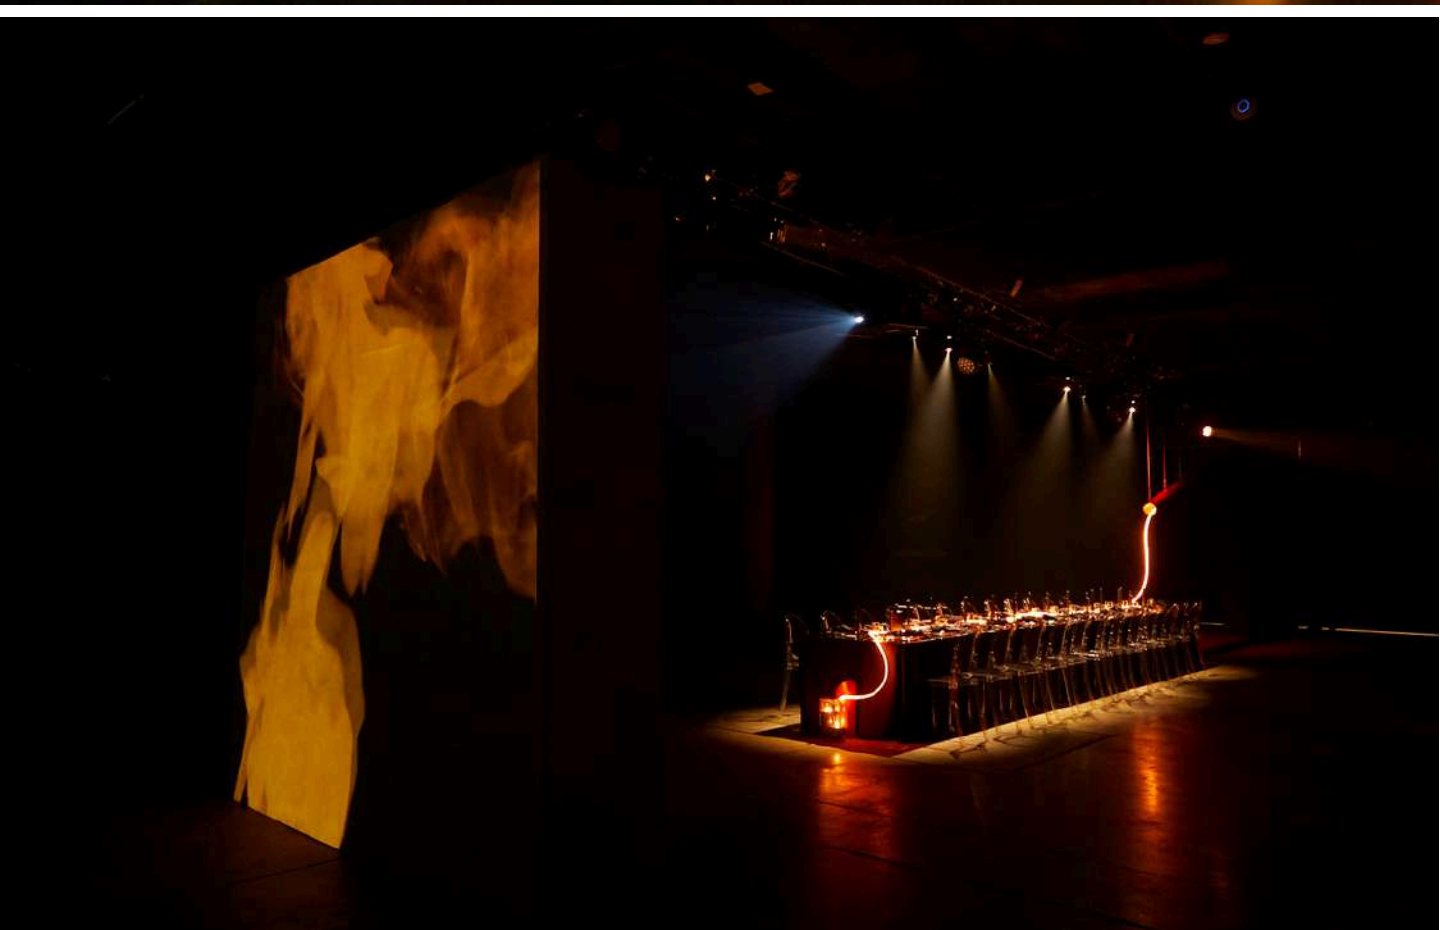

THE FOYER - DINNER

THE **V**ENUE

THE FOYER - DINNER

DARK LARK WINTER RELEASE  
LARK SINGLE MALT WHISKY  
LARK SINGLE MALT WHISKY  
LARK SINGLE MALT WHISKY  
DARK LARK WINTER RELEASE  
DARK LARK WINTER RELEASE  
DARK LARK WINTER RELEASE  
DARK LARK WINTER RELEASE  
DARK LARK WINTER RELEASE  
LARK SINGLE MALT WHISKY  
LARK SINGLE MALT WHISKY  
LARK SINGLE MALT WHISKY  
DARK LARK WINTER RELEASE  
DARK LARK WINTER RELEASE  
DARK LARK WINTER RELEASE  
DARK LARK WINTER RELEASE