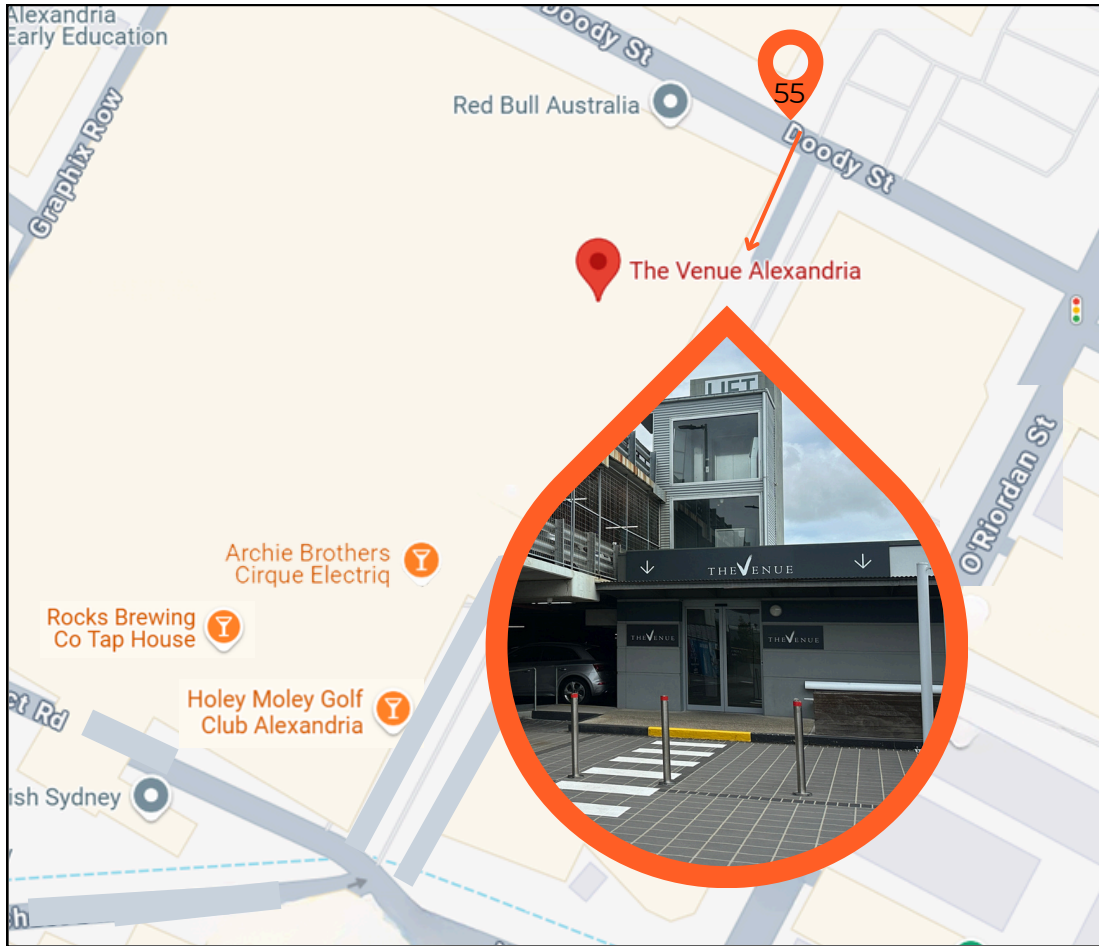

THE VENUE

55 DOODY STREET ENTRANCE

Enter via 55 Doody Street and proceed up the ramp and through the boom gates.

THE VENUE

CAR PARKING

Drive up the ramp and enter car park to rooftop parking.

Take the lift to the ground floor to directly access The Venue.

After your first 3 hours the following parking rates will apply.

- 0-3 hours - Free
- 3-3.5 hours - \$7.00
- 3.5-4 hours - \$9.00
- 4-4.5 hours - \$11.00
- 4.5-5 hours - \$14.00
- 5-5.5 hours - \$17.00
- 5-6 hours - \$20.00
- 6-6.5 hours - \$25.00
- 6.5+ hours - \$30

Licence plate recognition in use. Parking operates 7 days a week. Terms and conditions apply, please see signs at entry and at machines.

[Please visit here for more information](#)