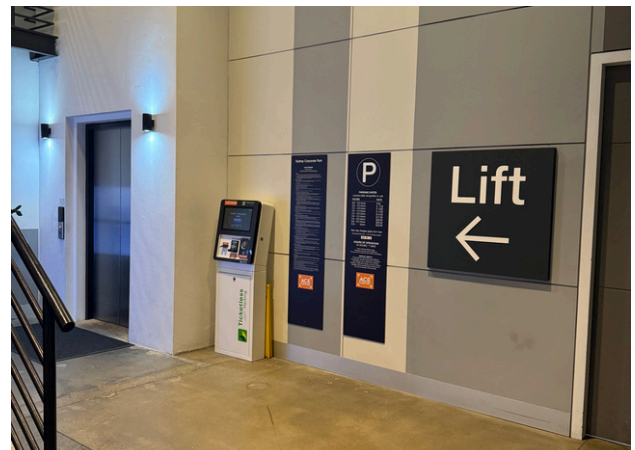

THE VENUE

55 DOODY STREET ENTRANCE

Enter via 55 Doody Street and proceed up the ramp and through the boom gates.

THE VENUE

CAR PARKING

Drive up the ramp and enter car park to rooftop parking.

Take the lift to the ground floor to directly access The Venue.