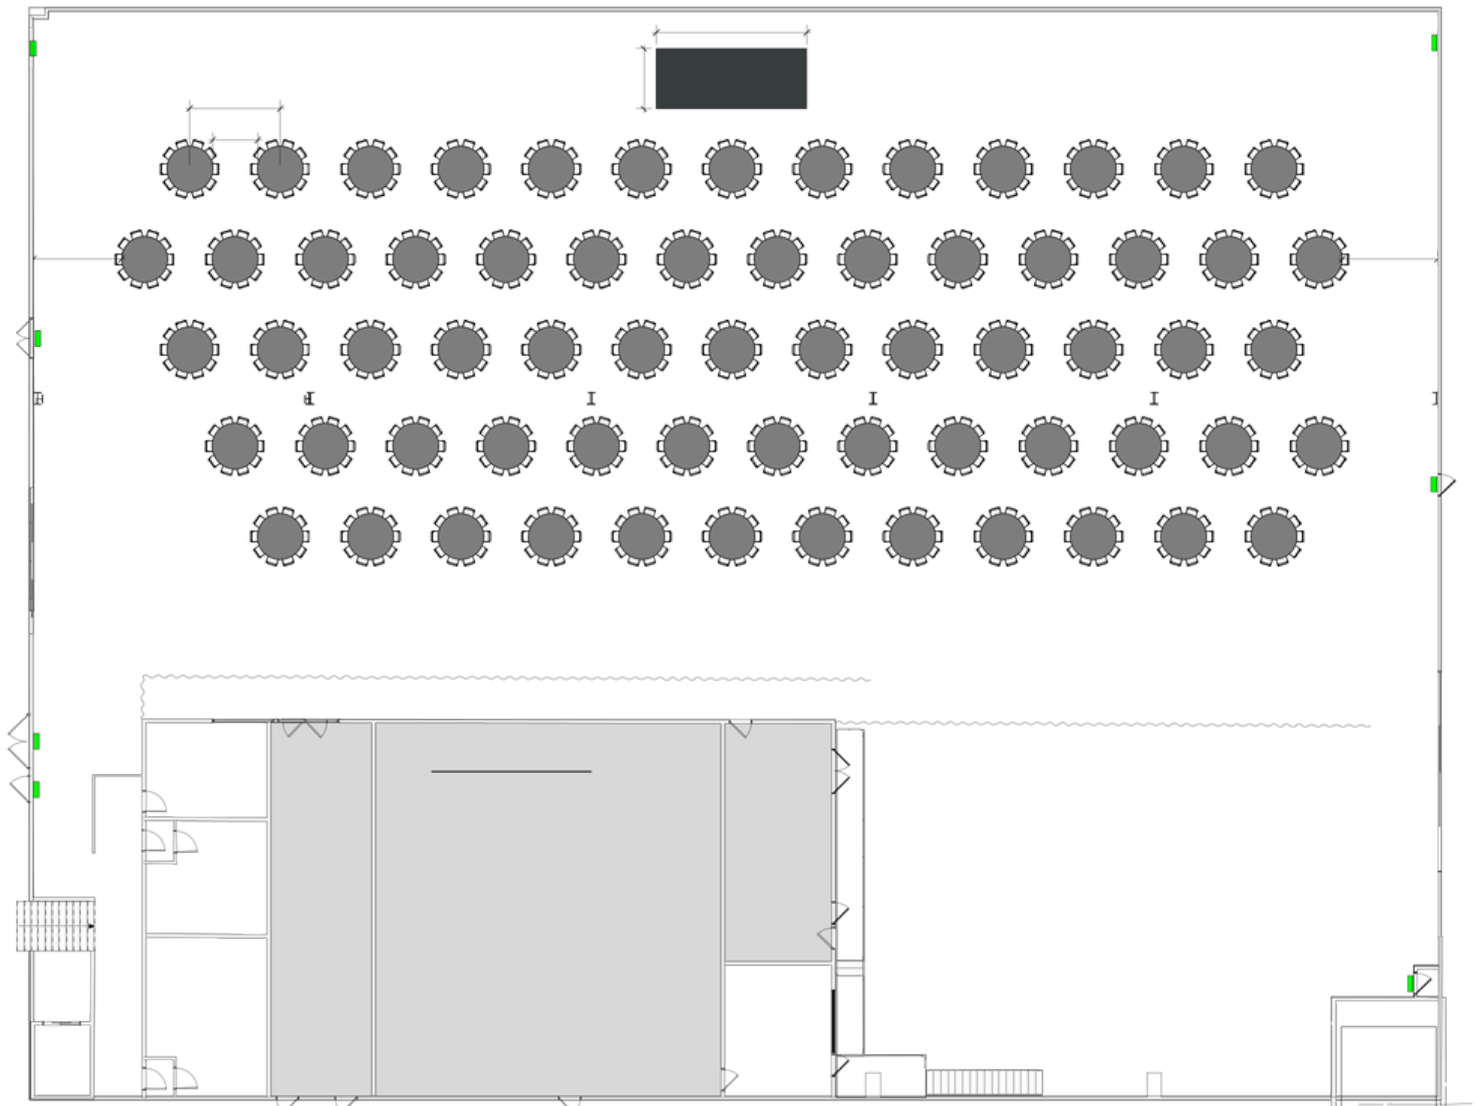

FLOOR PLAN

FURNITURE

Includes:

- 1.8m round table
- Dining chair (10 guests per table)
- Tablecloth - black
- Napkin
- Labor for set up

Additional inclusions:

Front of house

- Deluxe bars x2
- Bar tables x8
- Registration table x2
- Chairs x4

Back of house

- Round table x2
- Chairs x20
- Buffet tables x2

Accessories

- Bollard and rope set x10