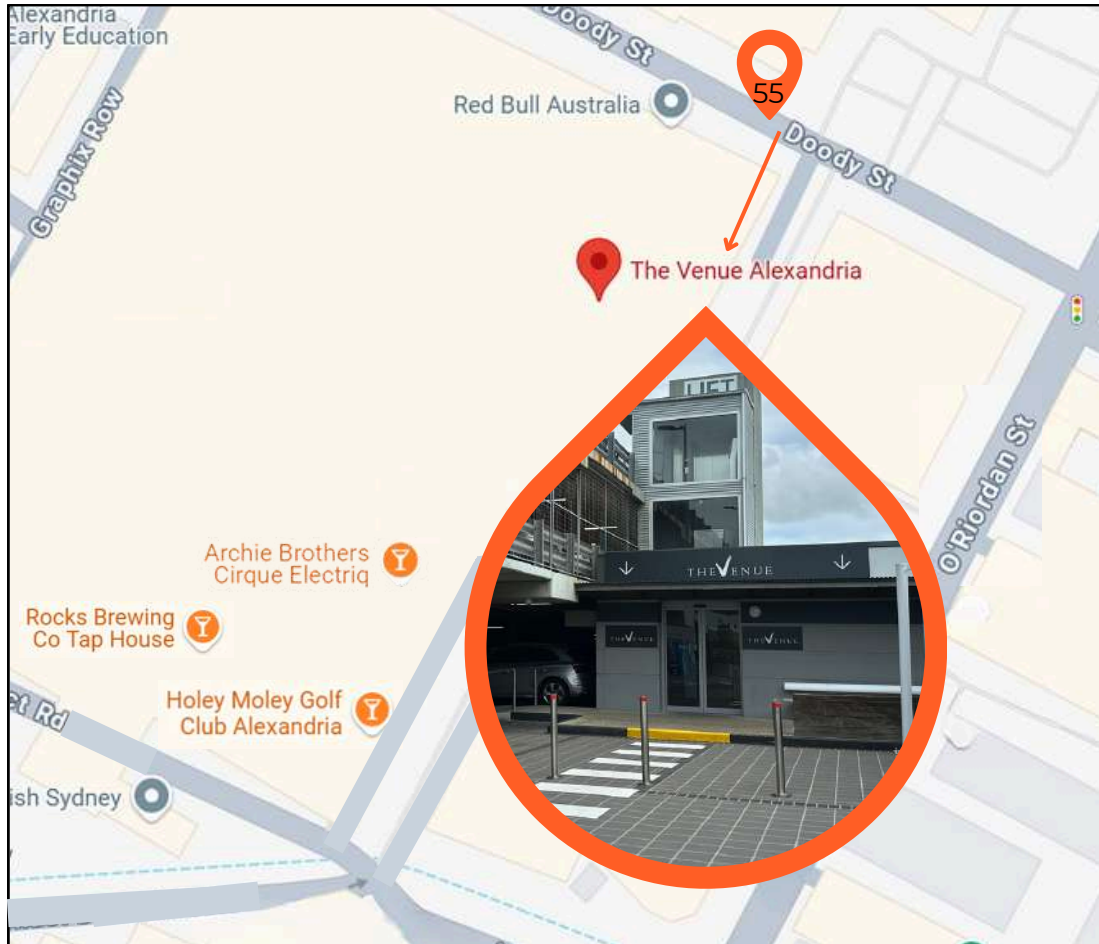

## 55 DOODY STREET ENTRANCE

### Vehicle entrance

via ramp for car park and  
pick up and drop off zone

## CAR PARKING

Drive up the ramp and enter car park to rooftop parking.

## PICK UP AND DROP OFF ZONE

Drive up the ramp and turn right to pick up and drop off zone.