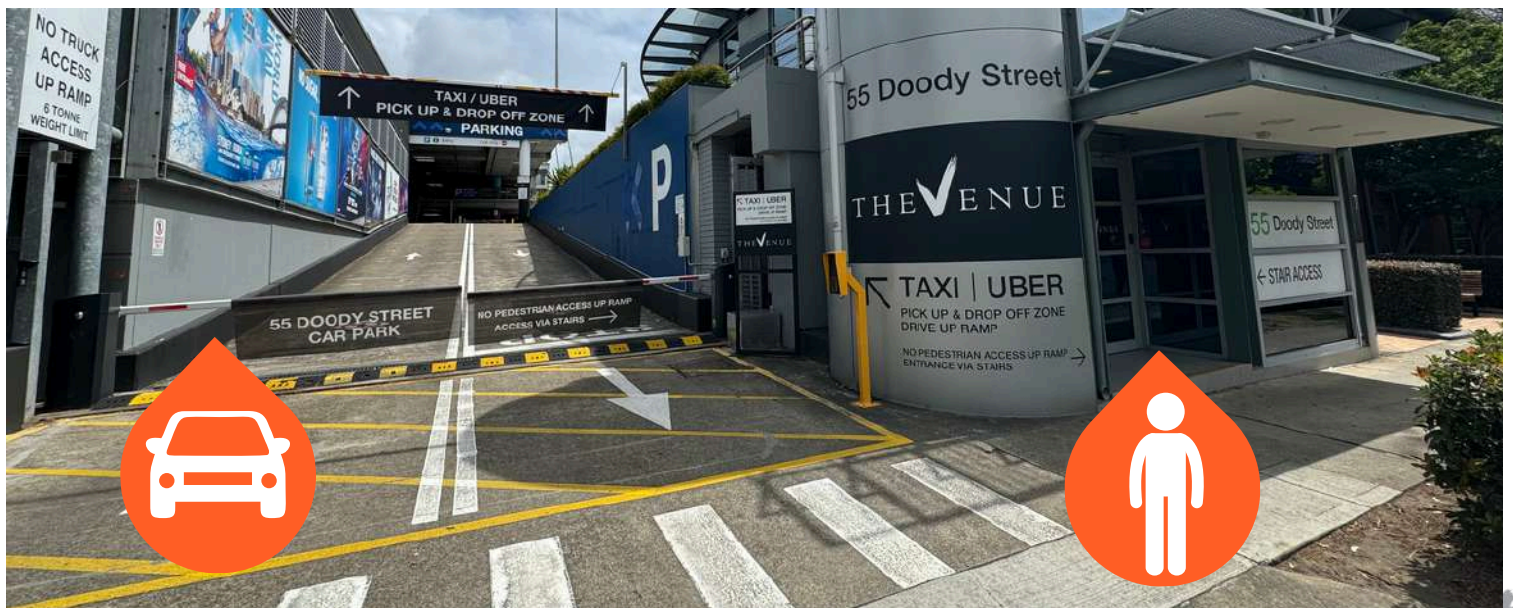

# THE VENUE

## 55 DOODY STREET ENTRANCE

### Vehicle entrance

via ramp for car park and  
pick up and drop off zone

## CAR PARKING

Drive up the ramp and enter car park to rooftop parking.