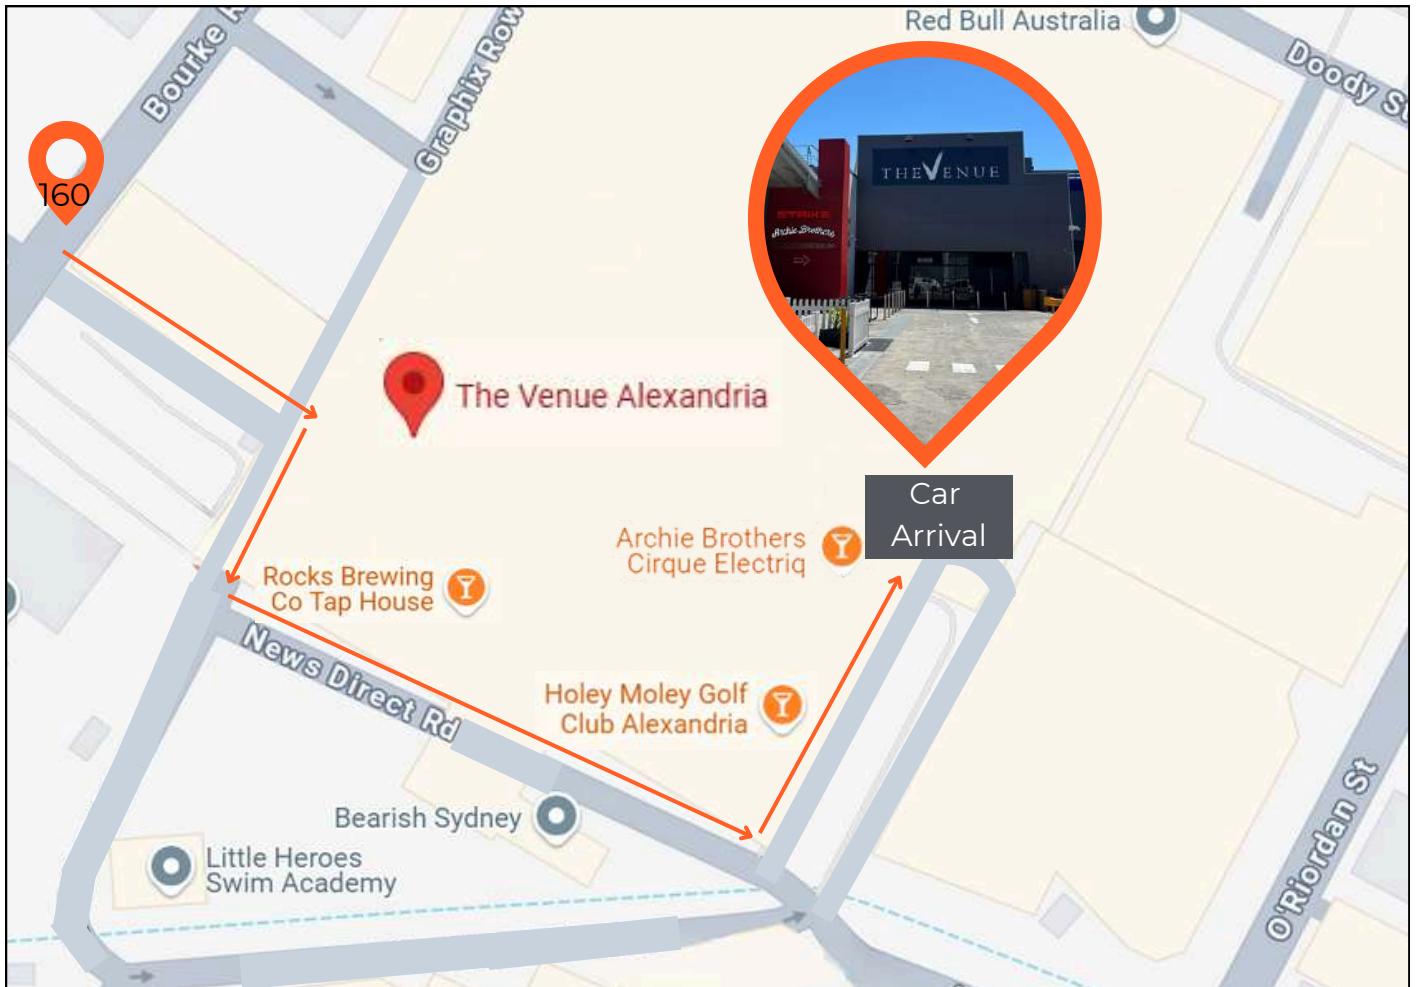

# THE VENUE

## ENTERTAINMENT SQUARE CAR ARRIVAL

Access is on **News Direct Road** via **160 Bourke Road**

Refer to the map below and follow the steps to reach our car arrival area

1.

2.

Enter via 160 Bourke Road through boom gates.

3.

4.

Proceed under the overhead awning to Entertainment Square.

5.

6.

Turn left **before** the Entertainment Square sign and follow the road to the glass door entrance.