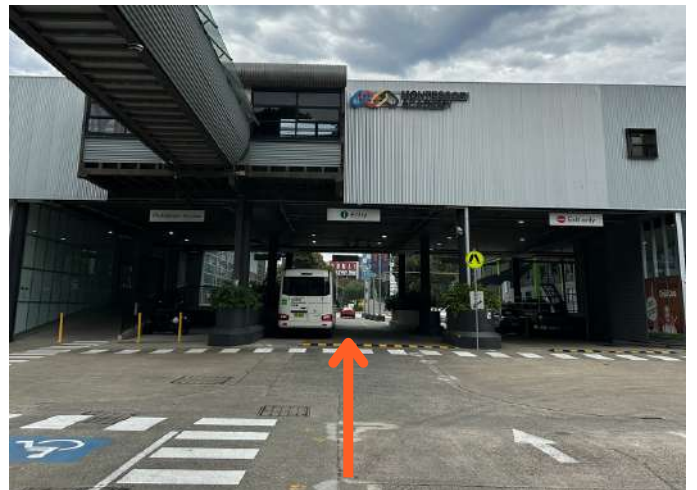

## ENTERTAINMENT SQUARE CAR ARRIVAL

Access is on **News Direct Road** via **160 Bourke Road**

Refer to the map below and follow the steps to reach our car arrival area

1.

2.

Enter via 160 Bourke Road through boom gates.

3.

4.

Proceed under the overhead awning to Entertainment Square.

5.

6.

Turn left **before** the Entertainment Square sign and follow the road to the glass door entrance.