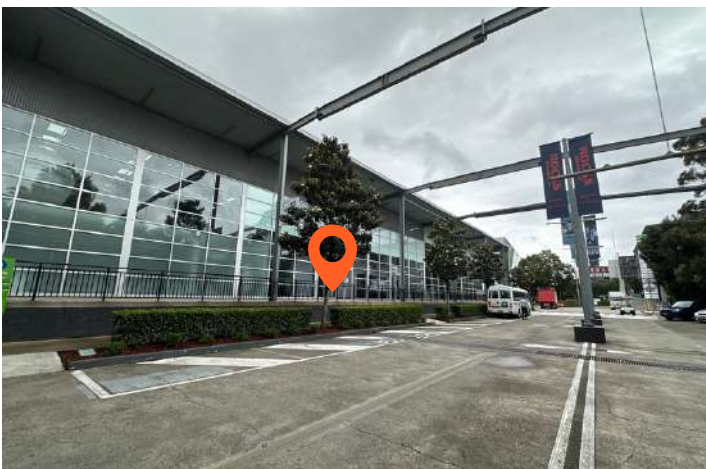

THE VENUE

ENTERTAINMENT SQUARE COACH ARRIVAL

Access is on **News Direct Road** via **160 Bourke Road**

Refer to the map below and follow the steps to reach our coach arrival drop off zone

1.

2.

Enter via 160 Bourke Road through boom gates.

Proceed under the overhead awning to Entertainment Square.

5.

Park in the **drop off zone** for your guests to disembark and follow the pathway to the glass door entrance.