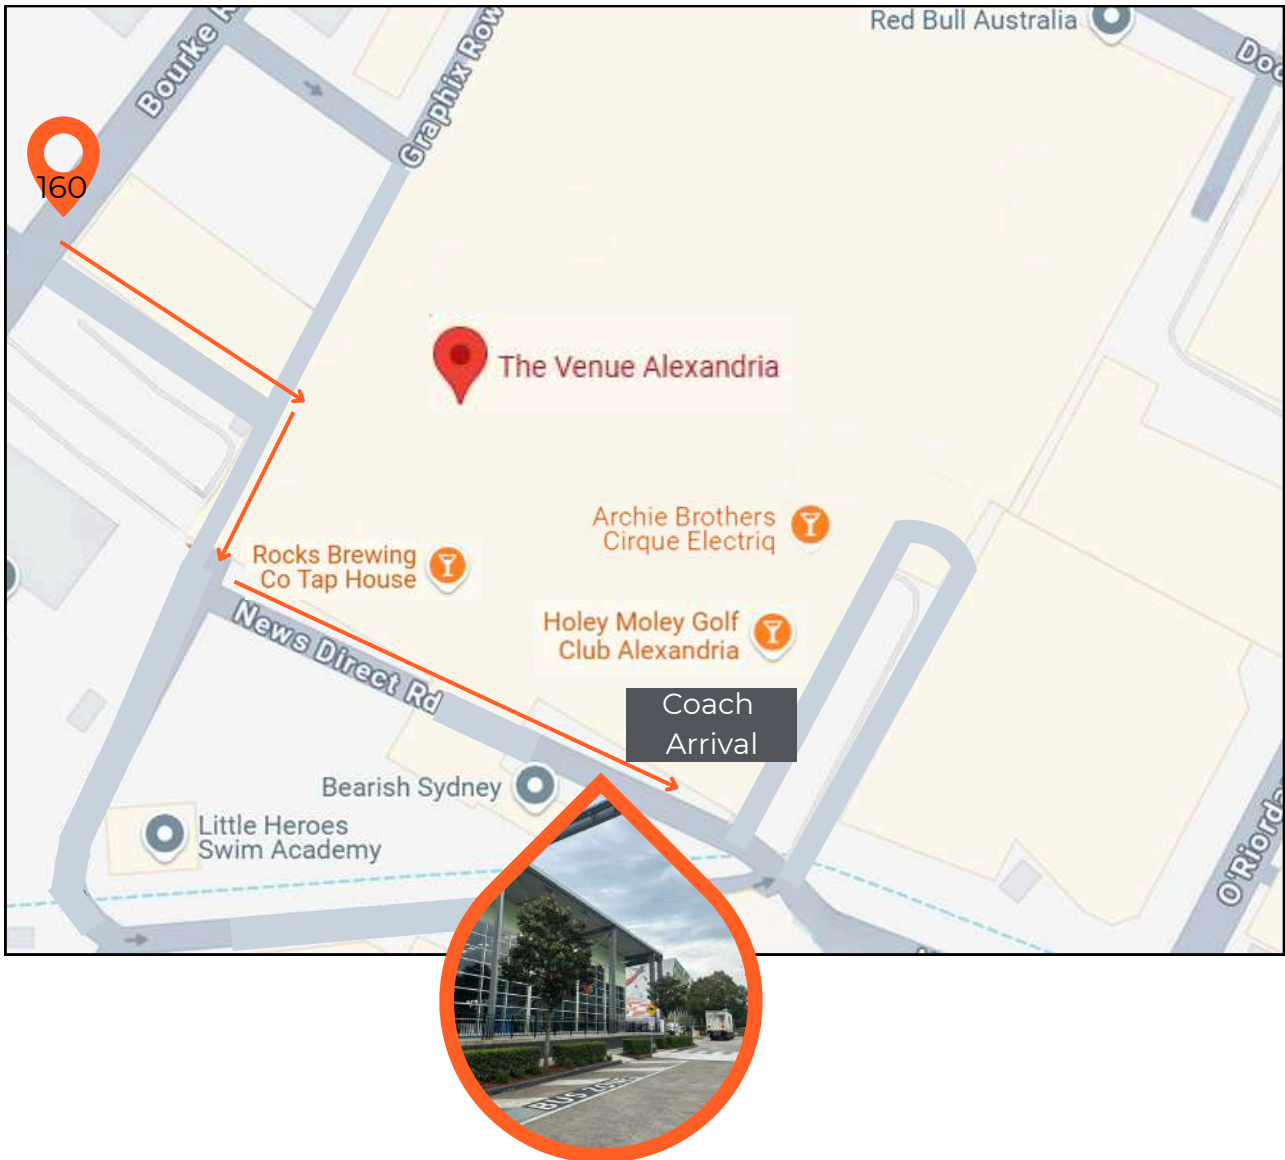

THE VENUE

ENTERTAINMENT SQUARE COACH ARRIVAL

Access is on **News Direct Road** via **160 Bourke Road**

Refer to the map below and follow the steps to reach our coach arrival drop off zone

1.

2.

Enter via 160 Bourke Road through boom gates.

Proceed under the overhead awning to Entertainment Square.

5.

Park in the **drop off zone** for your guests to disembark and follow the pathway to the glass door entrance.