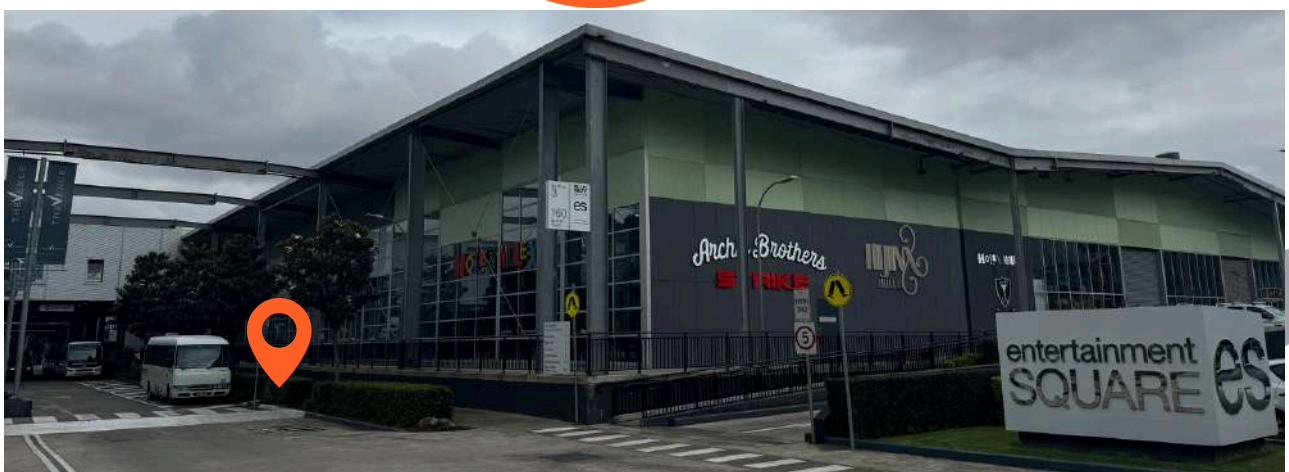

THE VENUE

ENTERTAINMENT SQUARE COACH ARRIVAL

Access is on **News Direct Road** via **160 Bourke Road**

Refer to the map below and follow the steps to reach our coach arrival drop off zone

1.

2.

Enter via 160 Bourke Road through boom gates.

Proceed under the overhead awning to Entertainment Square.

5.

Park in the **drop off zone** for your guests to disembark and follow the pathway to the glass door entrance.