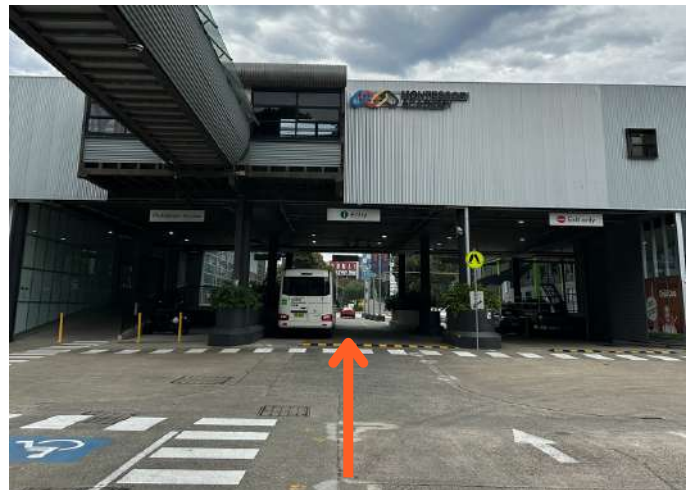

THE VENUE

ENTERTAINMENT SQUARE COACH ARRIVAL

Access is on **News Direct Road** via **160 Bourke Road**

Refer to the map below and follow the steps to reach our coach arrival drop off zone

1.

2.

Enter via 160 Bourke Road through boom gates.

Proceed under the overhead awning to Entertainment Square.

5.

Park in the **drop off zone** for your guests to disembark and follow the pathway to the glass door entrance.