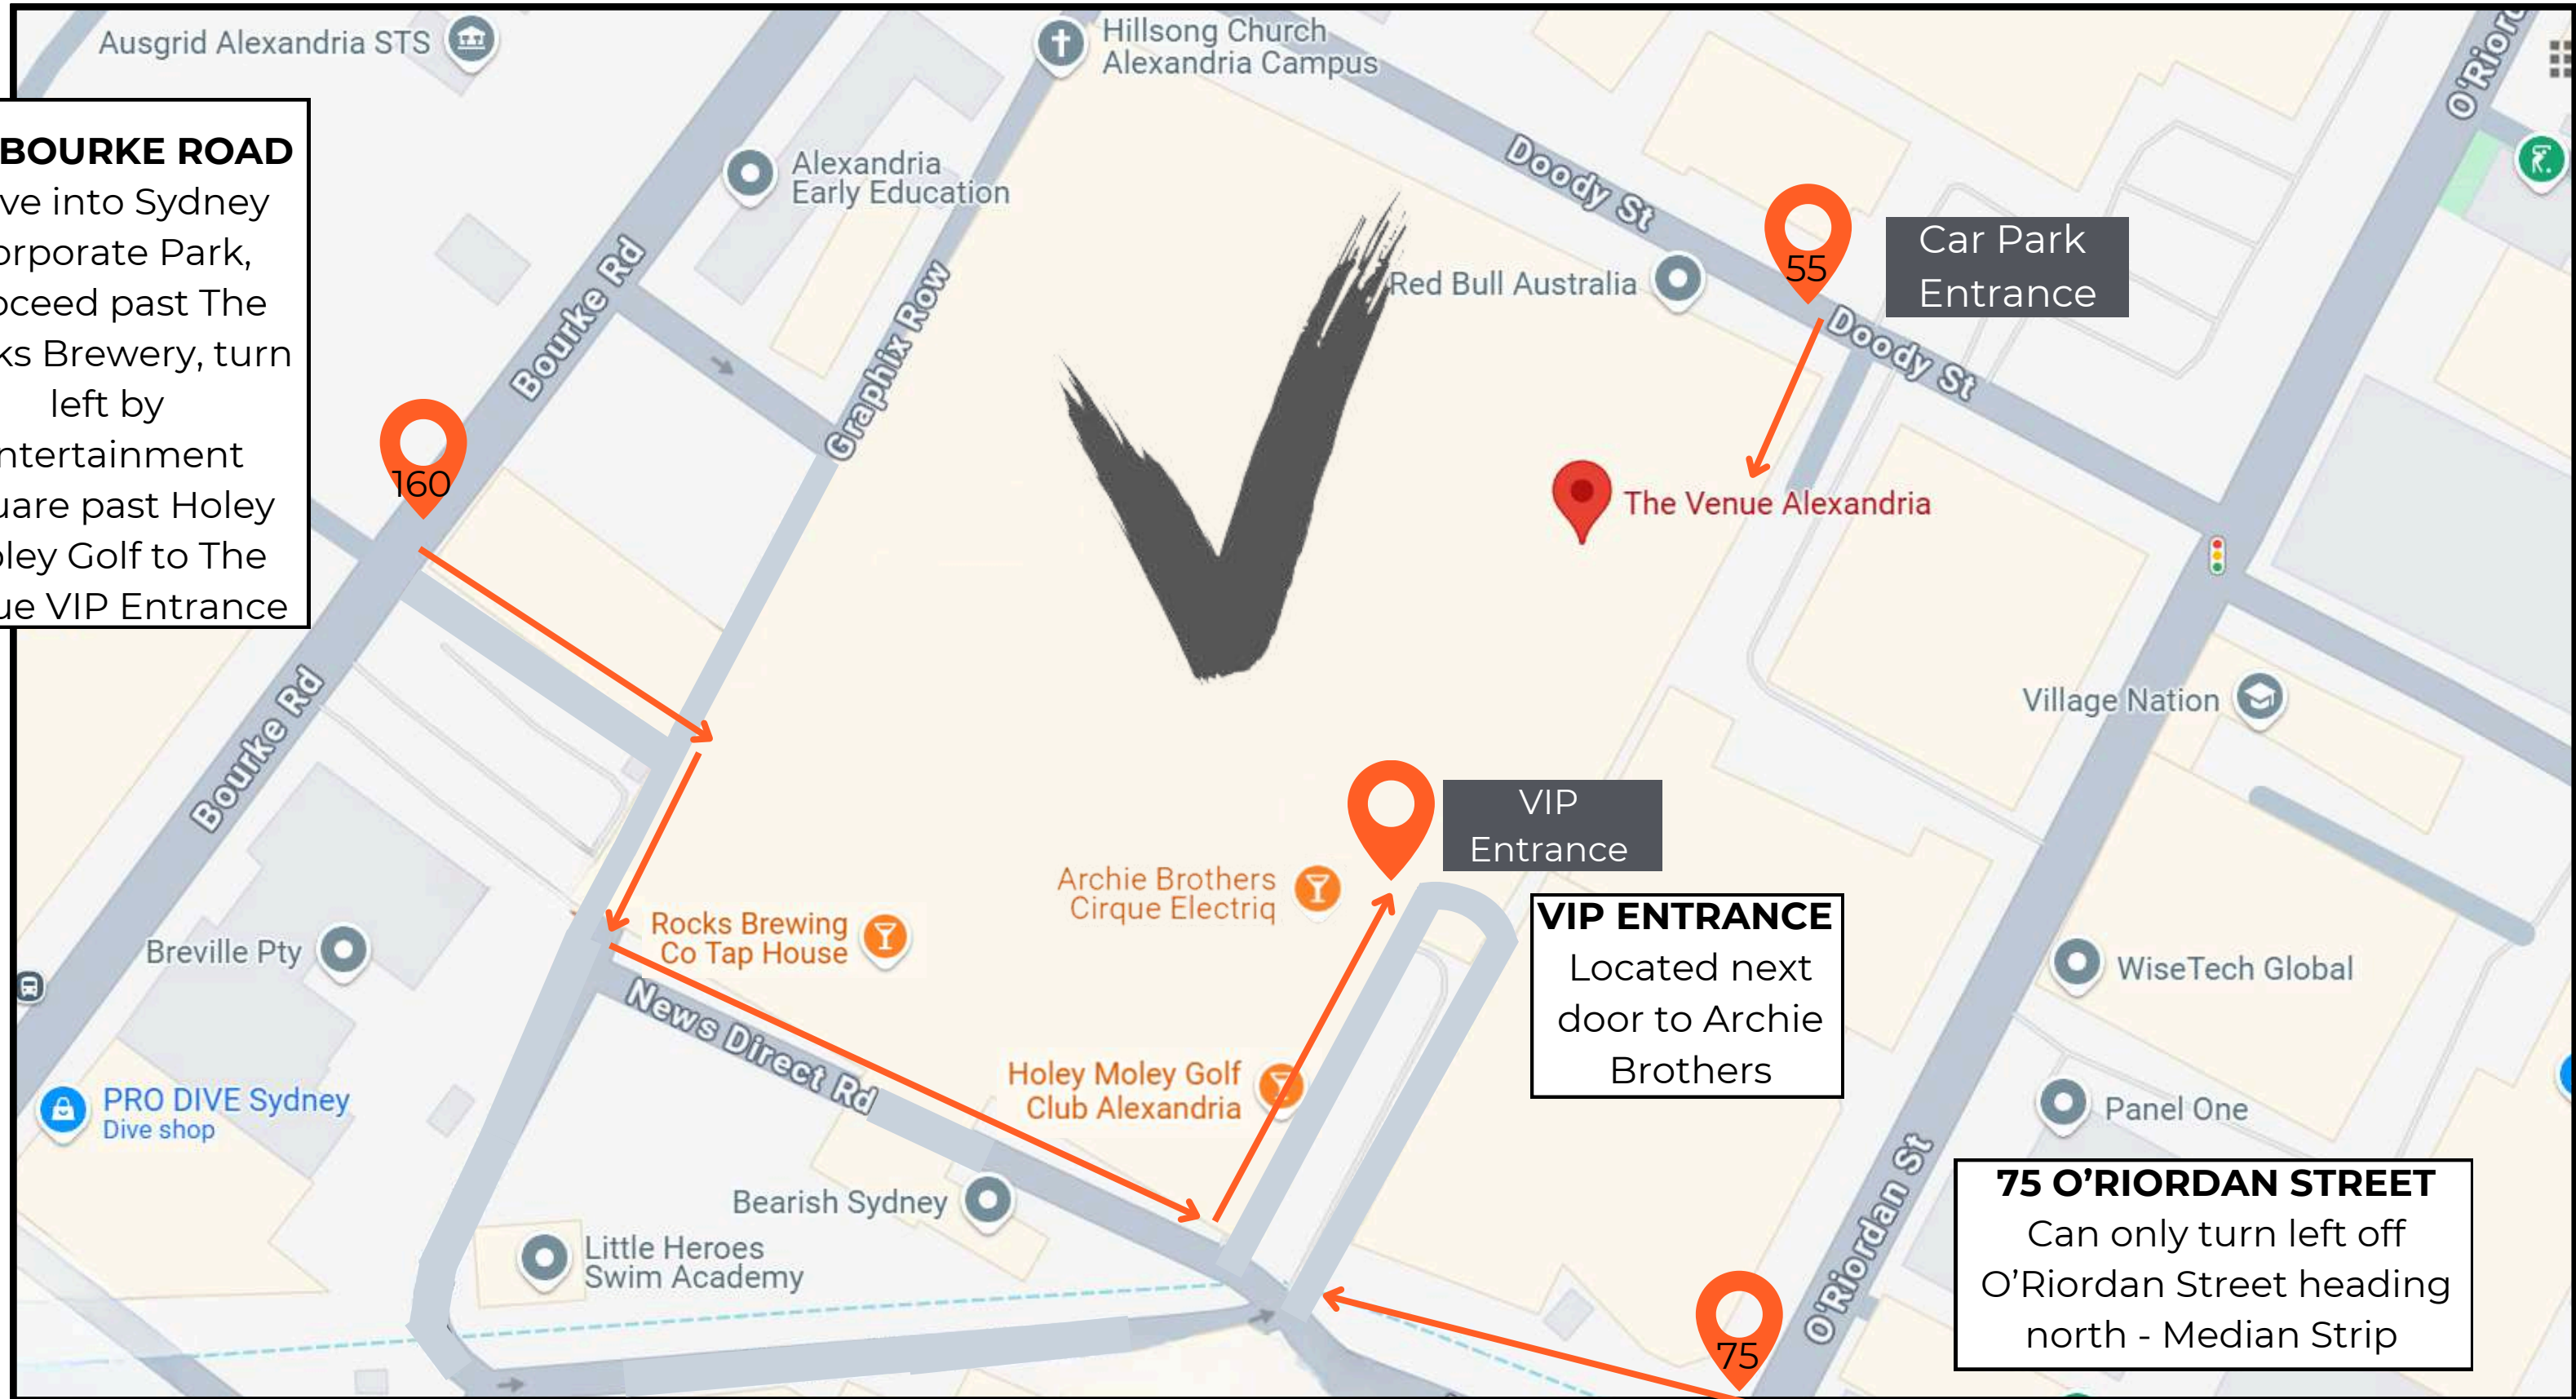

GETTING HERE

DRIVE/PARK

The Venue is located between the Sydney CBD and the airport in the inner-city suburb of Alexandria.

Just 4km's from the CBD it is a short drive from the centre of the city with on site parking available.

The entrance for VIP arrivals is via News Direct Road inside Entertainment Square.

PUBLIC TRANSPORT

The Venue is conveniently located between Mascot and Green Square Train Stations. Alternatively, Bus Route 305 travels down Bourke Road.

For more information and to plan your trip, please visit: <https://transportnsw.info/trip>

ENTRANCES

160 BOURKE ROAD

Drive into Sydney Corporate Park, proceed past The Rocks Brewery, turn left by Entertainment Square past Holey Moley Golf to The Venue VIP Entrance

Car Park Entrance

VIP Entrance

VIP ENTRANCE
Located next door to Archie Brothers

75 O'RIORDAN STREET
Can only turn left off O'Riordan Street heading north - Median Strip

GETTING HERE