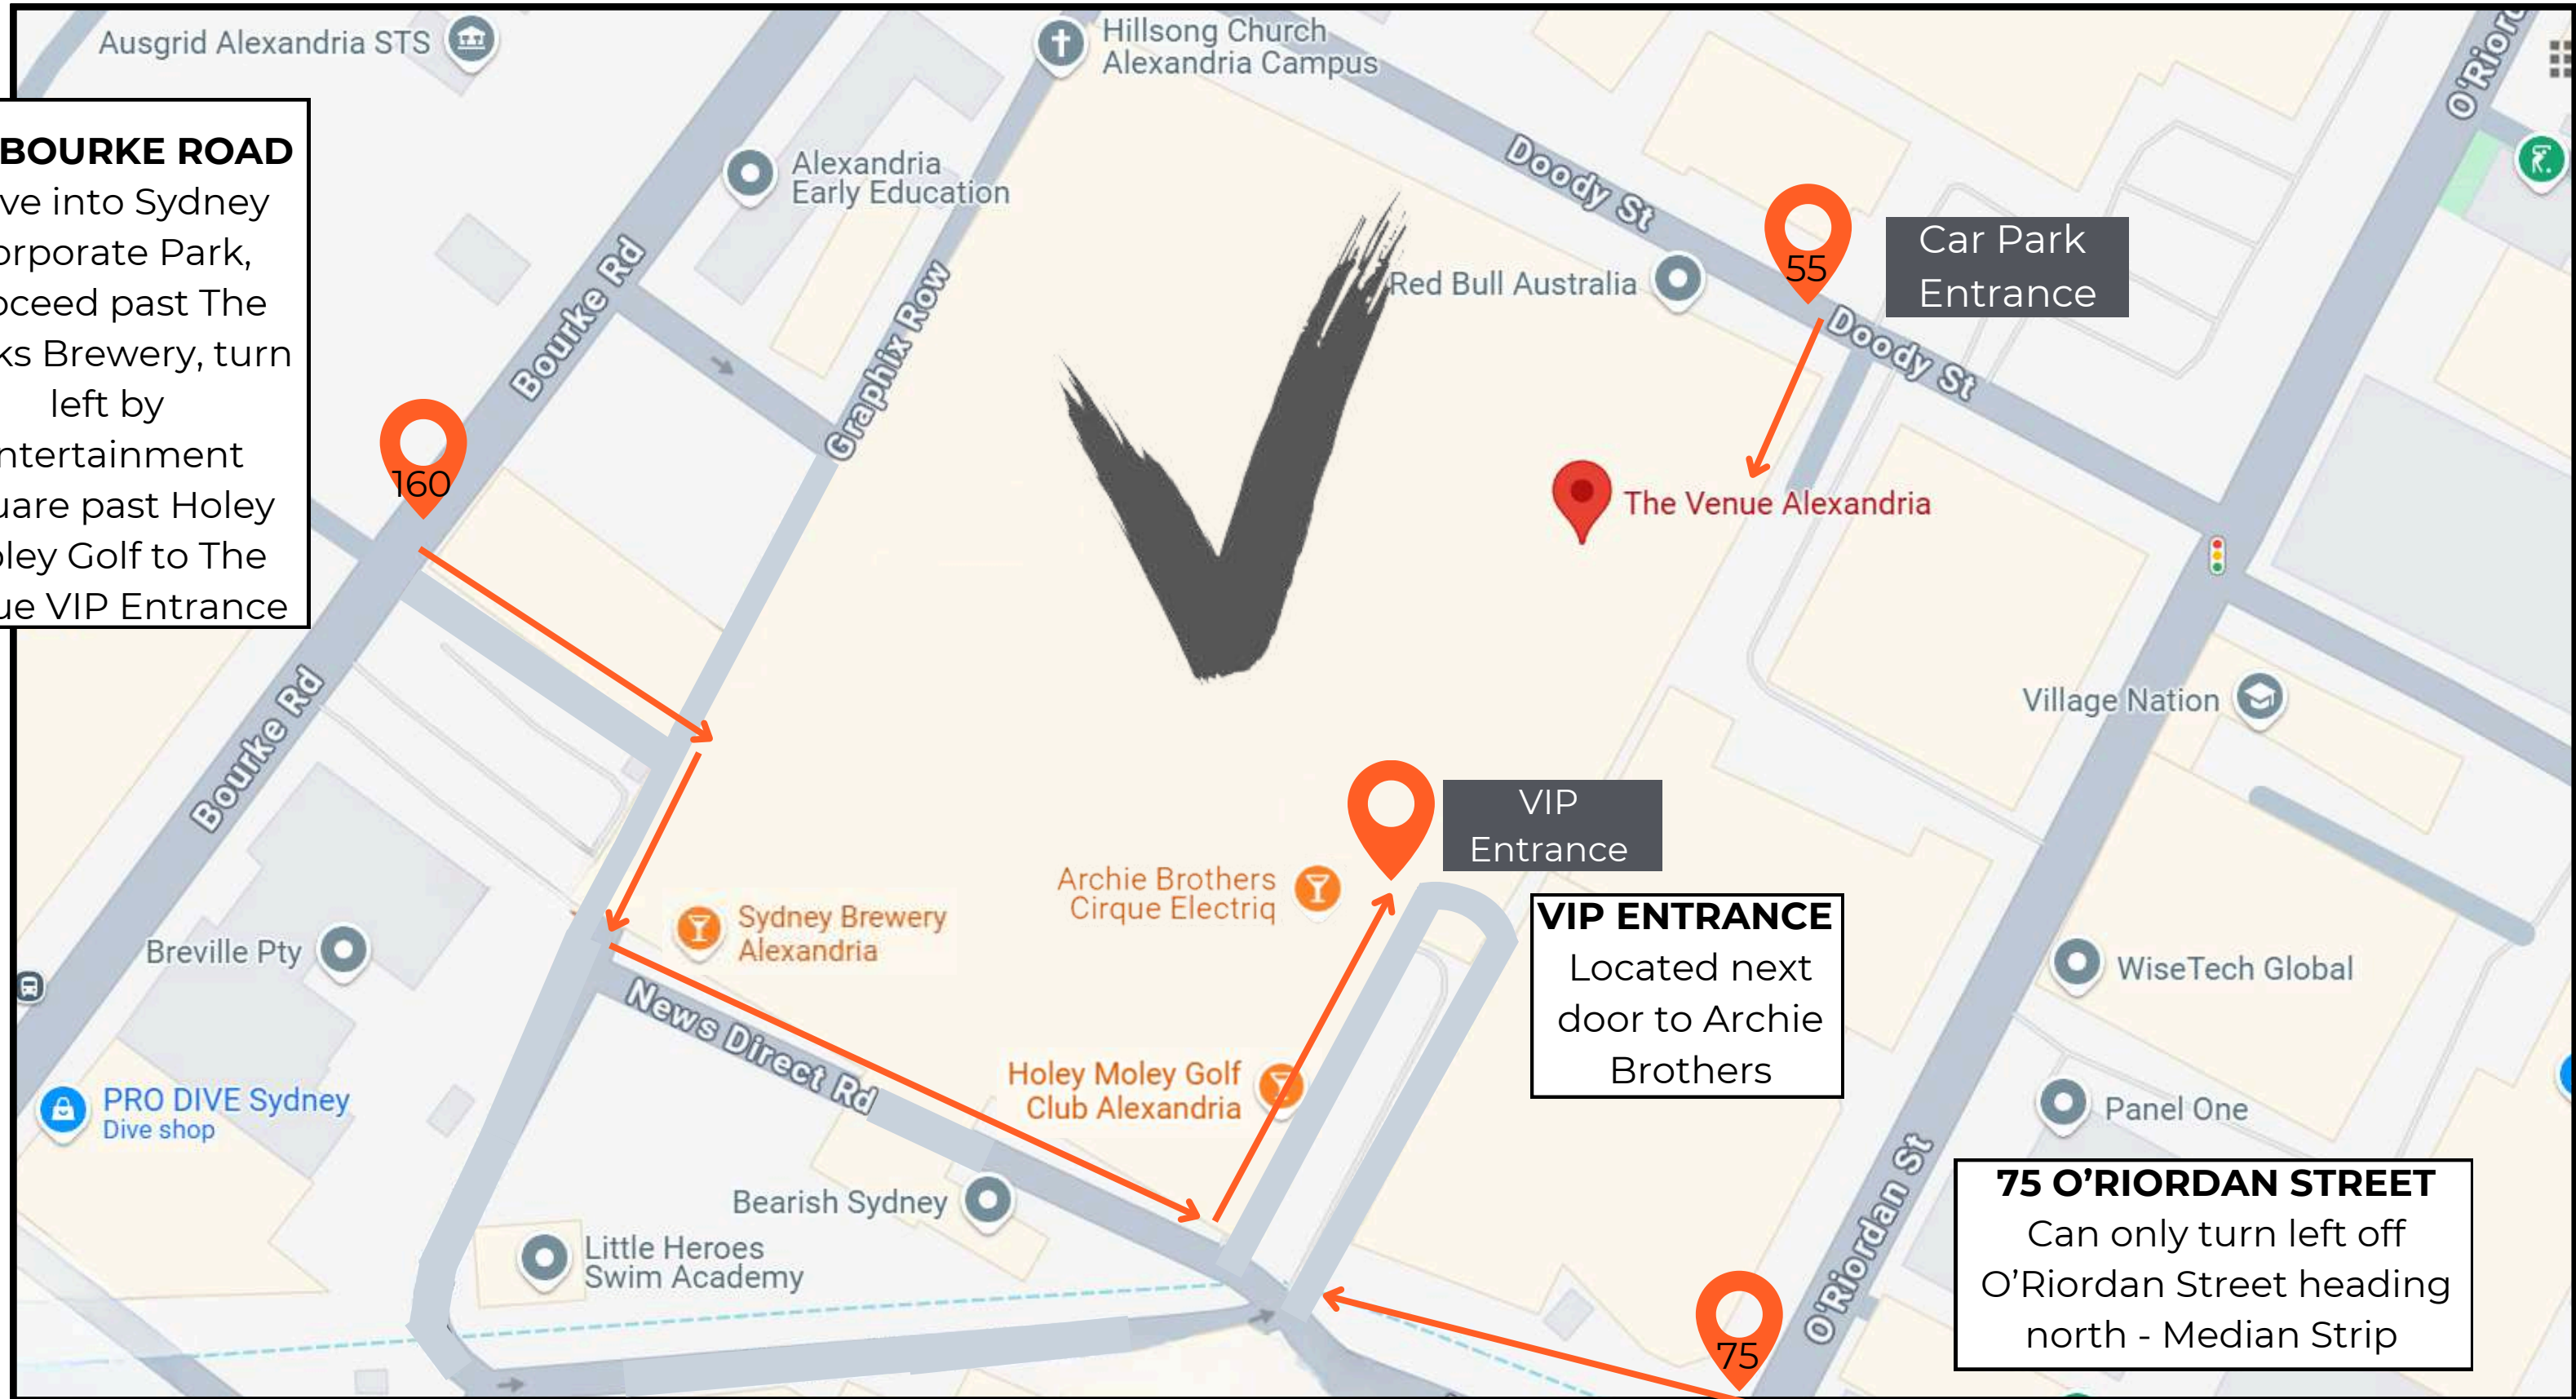

GETTING HERE

DRIVE/PARK

The Venue is located between the Sydney CBD and the airport in the inner-city suburb of Alexandria.

Just 4km's from the CBD it is a short drive from the centre of the city with on site parking available.

The entrance for VIP arrivals is via News Direct Road inside Entertainment Square.

PUBLIC TRANSPORT

The Venue is conveniently located between Mascot and Green Square Train Stations. Alternatively, Bus Route 305 travels down Bourke Road.

For more information and to plan your trip, please visit: <https://transportnsw.info/trip>

ENTRANCES

160 BOURKE ROAD

Drive into Sydney Corporate Park, proceed past The Rocks Brewery, turn left by Entertainment Square past Holey Moley Golf to The Venue VIP Entrance

Car Park Entrance

VIP Entrance

VIP ENTRANCE
Located next door to Archie Brothers

75 O'RIORDAN STREET
Can only turn left off O'Riordan Street heading north - Median Strip

GETTING HERE