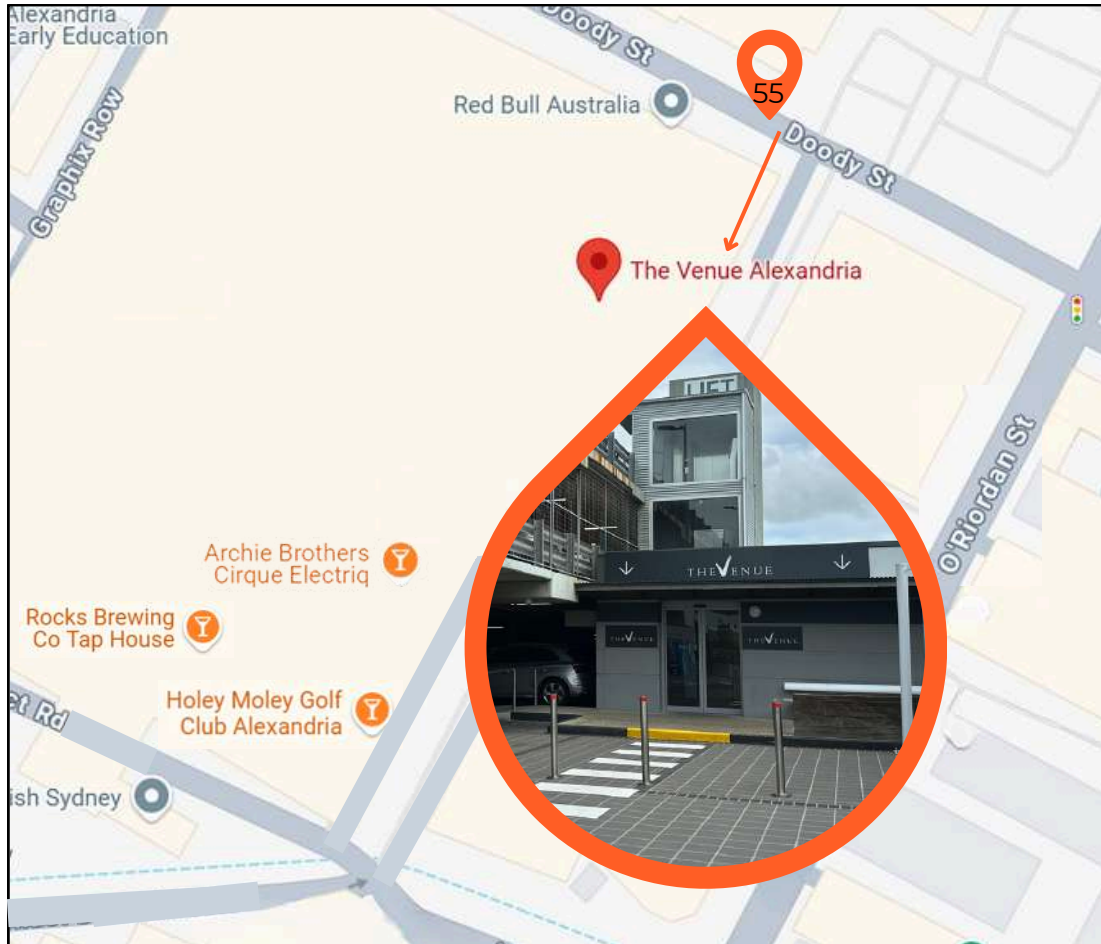

THE VENUE

55 DOODY STREET ENTRANCE

Vehicle entrance

via ramp for car park and
pick up and drop off zone

Pedestrian entrance

via staircase

THE VENUE

THE VENUE OFFICE