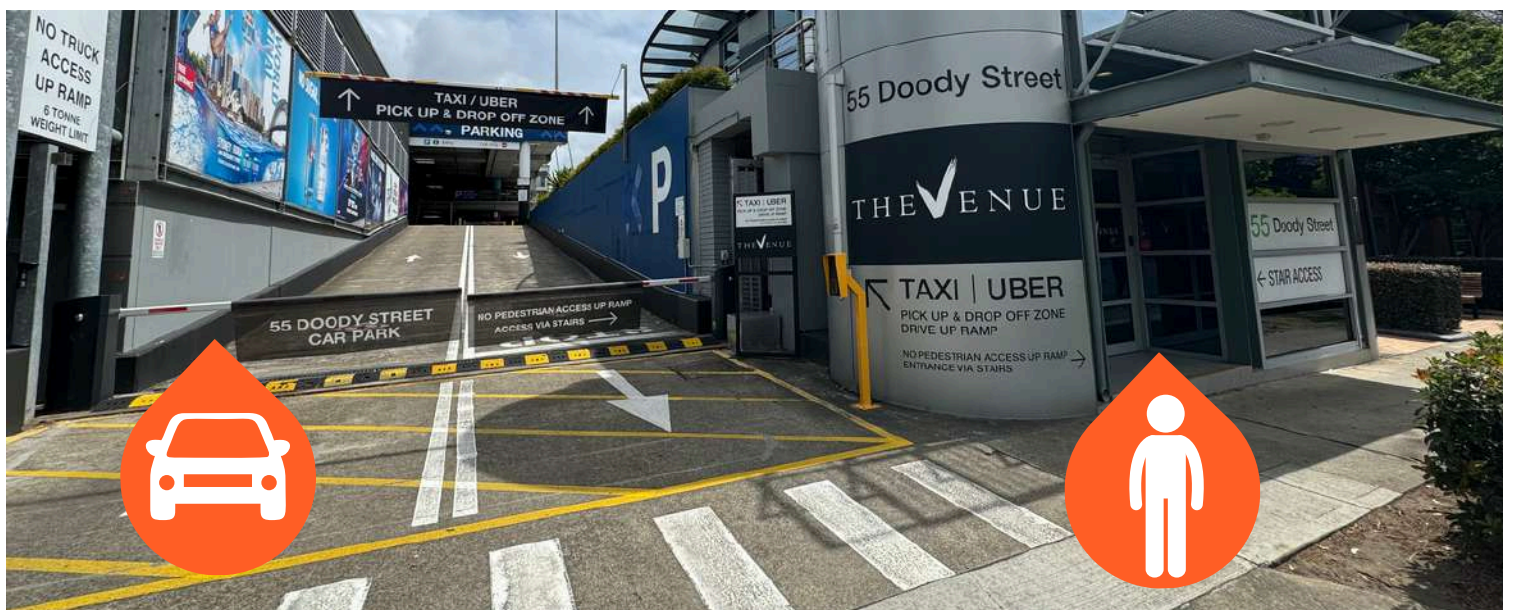

THE VENUE

55 DOODY STREET ENTRANCE

Vehicle entrance

via ramp for car park and
pick up and drop off zone

Pedestrian entrance

via staircase

THE VENUE

THE VENUE OFFICE