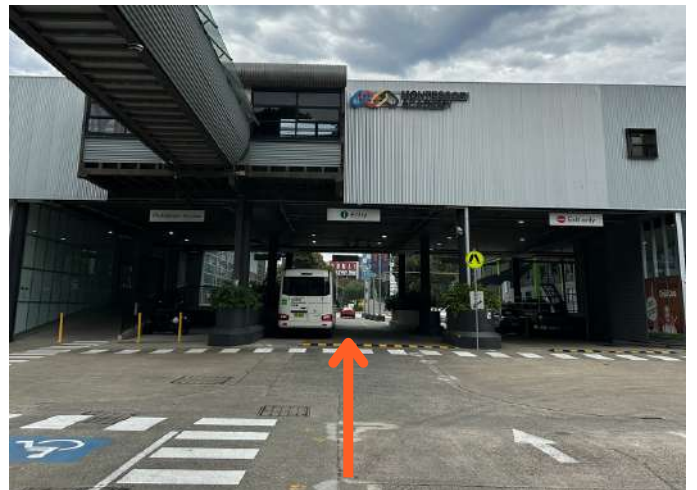

THE VENUE

VIP CAR DRIVE-THRU

Subject to booking The Foyer

Access is on **News Direct Road** via **160 Bourke Road**

Refer to the map below and follow the steps to access our VIP Car Drive-thru

TRAFFIC MANAGEMENT

Traffic marshalls are mandatory to manage access points and traffic flow of vehicles into The Foyer. Additional charges applicable.

1.

2.

Enter via 160 Bourke Road through boom gates.

3.

4.

Proceed under the overhead awning to Entertainment Square.

5.

6.

Turn left **before** the Entertainment Square sign and proceed towards the roller door as directed by traffic marshalls for your VIP arrival experience.