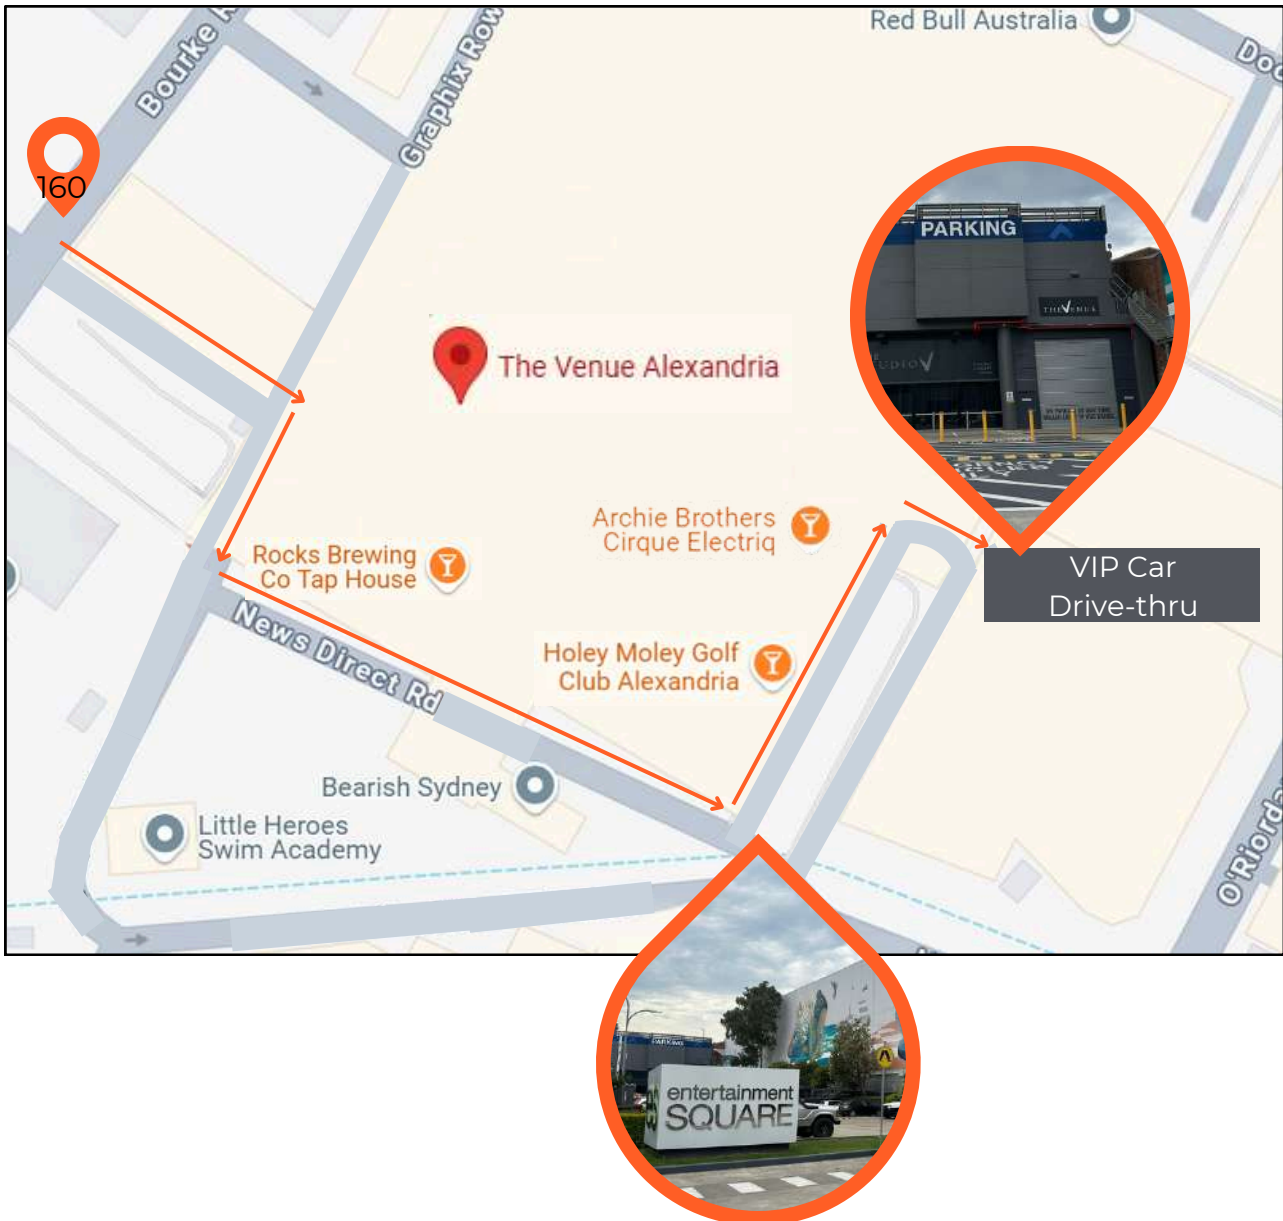

THE VENUE

VIP CAR DRIVE-THRU

Subject to booking The Foyer

Access is on **News Direct Road** via **160 Bourke Road**

Refer to the map below and follow the steps to access our VIP Car Drive-thru

TRAFFIC MANAGEMENT

Traffic marshalls are mandatory to manage access points and traffic flow of vehicles into The Foyer. Additional charges applicable.

1.

2.

Enter via 160 Bourke Road through boom gates.

3.

4.

Proceed under the overhead awning to Entertainment Square.

5.

6.

Turn left **before** the Entertainment Square sign and proceed towards the roller door as directed by traffic marshalls for your VIP arrival experience.