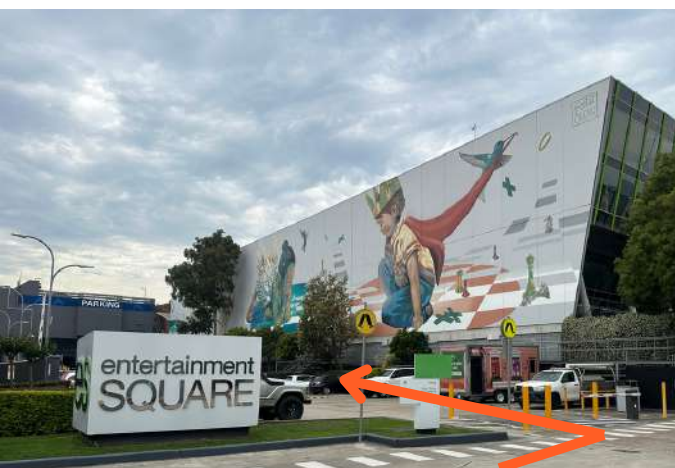

THE VENUE

VIP COACH DRIVE-THRU

Subject to booking The Foyer

Access is on **News Direct Road** via **160 Bourke Road**

Refer to the map below and follow the steps to access our VIP Coach Drive-thru

TRAFFIC MANAGEMENT

Traffic marshalls are mandatory to manage access points and traffic flow of vehicles into The Foyer. Additional charges applicable.

1.

2.

Enter via 160 Bourke Road through boom gates.

3.

4.

Proceed under the overhead awning to Entertainment Square.

5.

6.

Turn left **after** the Entertainment Square sign and proceed towards the roller door as directed by traffic marshalls for your VIP arrival experience.