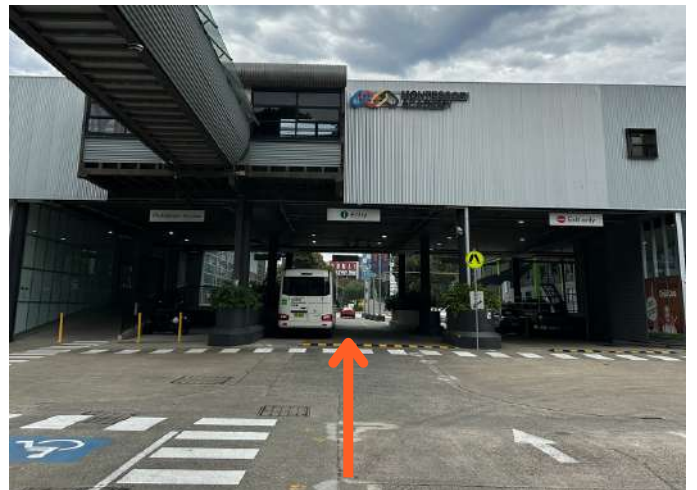

THE VENUE

VIP COACH DRIVE-THRU

Subject to booking The Foyer

Access is on **News Direct Road** via **160 Bourke Road**

Refer to the map below and follow the steps to access our VIP Coach Drive-thru

TRAFFIC MANAGEMENT

Traffic marshalls are mandatory to manage access points and traffic flow of vehicles into The Foyer. Additional charges applicable.

1.

2.

Enter via 160 Bourke Road through boom gates.

3.

4.

Proceed under the overhead awning to Entertainment Square.

5.

6.

Turn left **after** the Entertainment Square sign and proceed towards the roller door as directed by traffic marshalls for your VIP arrival experience.