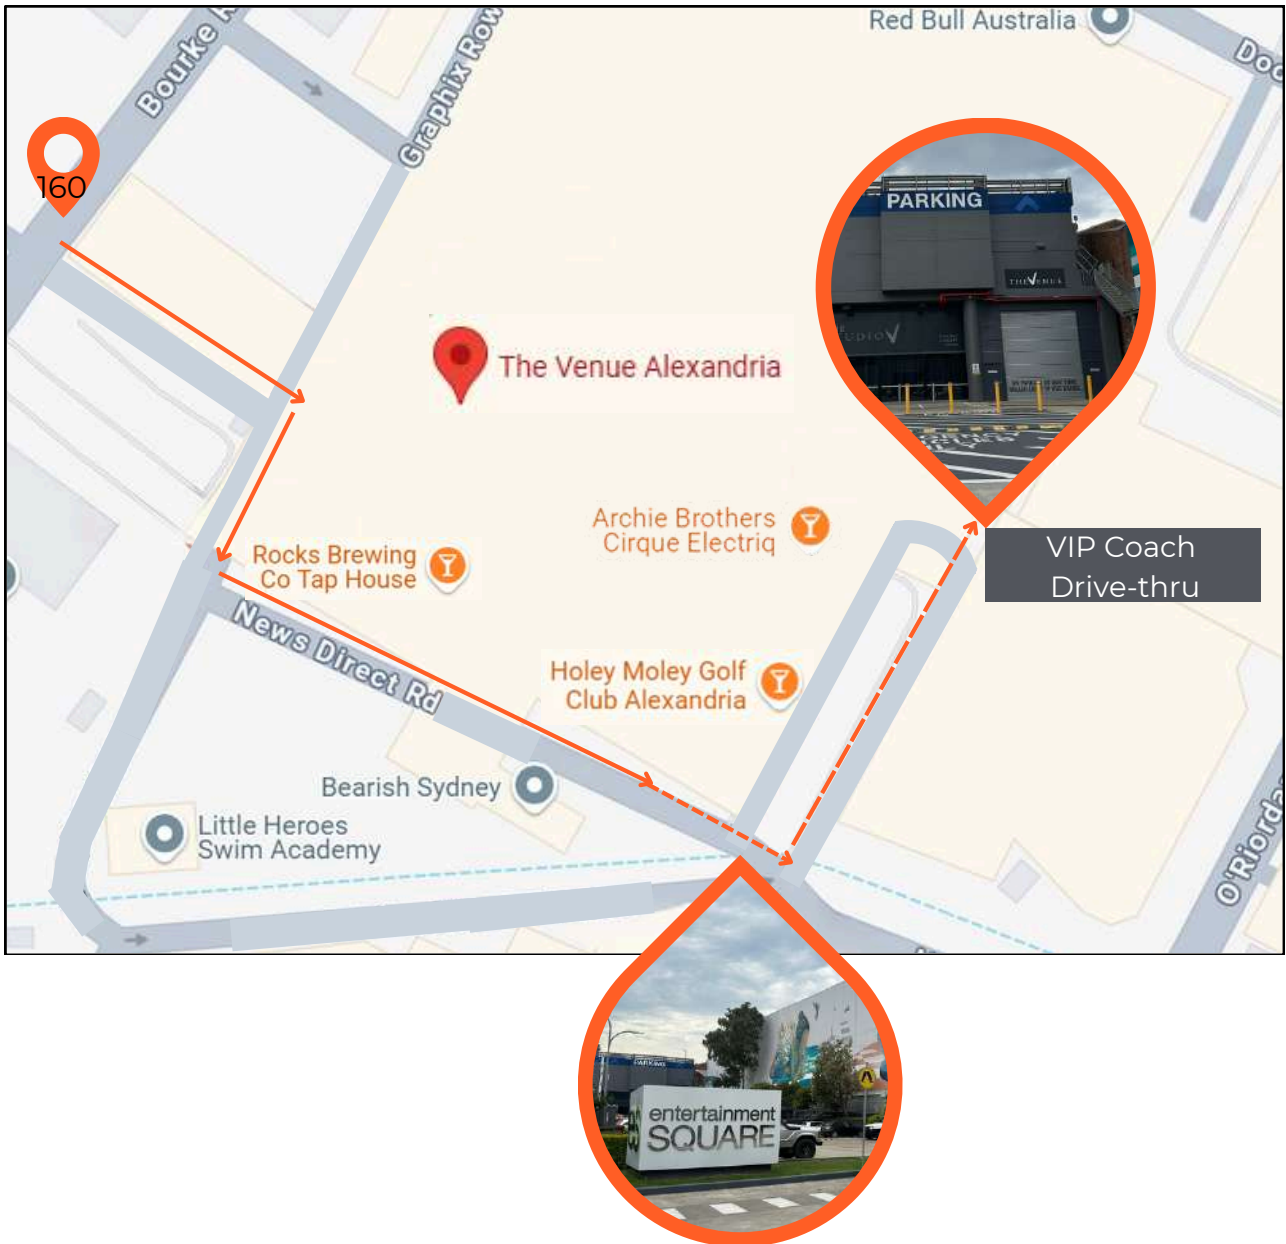

THE VENUE

VIP COACH DRIVE-THRU

Subject to booking The Foyer

Access is on **News Direct Road** via **160 Bourke Road**

Refer to the map below and follow the steps to access our VIP Coach Drive-thru

TRAFFIC MANAGEMENT

Traffic marshalls are mandatory to manage access points and traffic flow of vehicles into The Foyer. Additional charges applicable.

1.

2.

Enter via 160 Bourke Road through boom gates.

3.

4.

Proceed under the overhead awning to Entertainment Square.

5.

6.

Turn left **after** the Entertainment Square sign and proceed towards the roller door as directed by traffic marshalls for your VIP arrival experience.